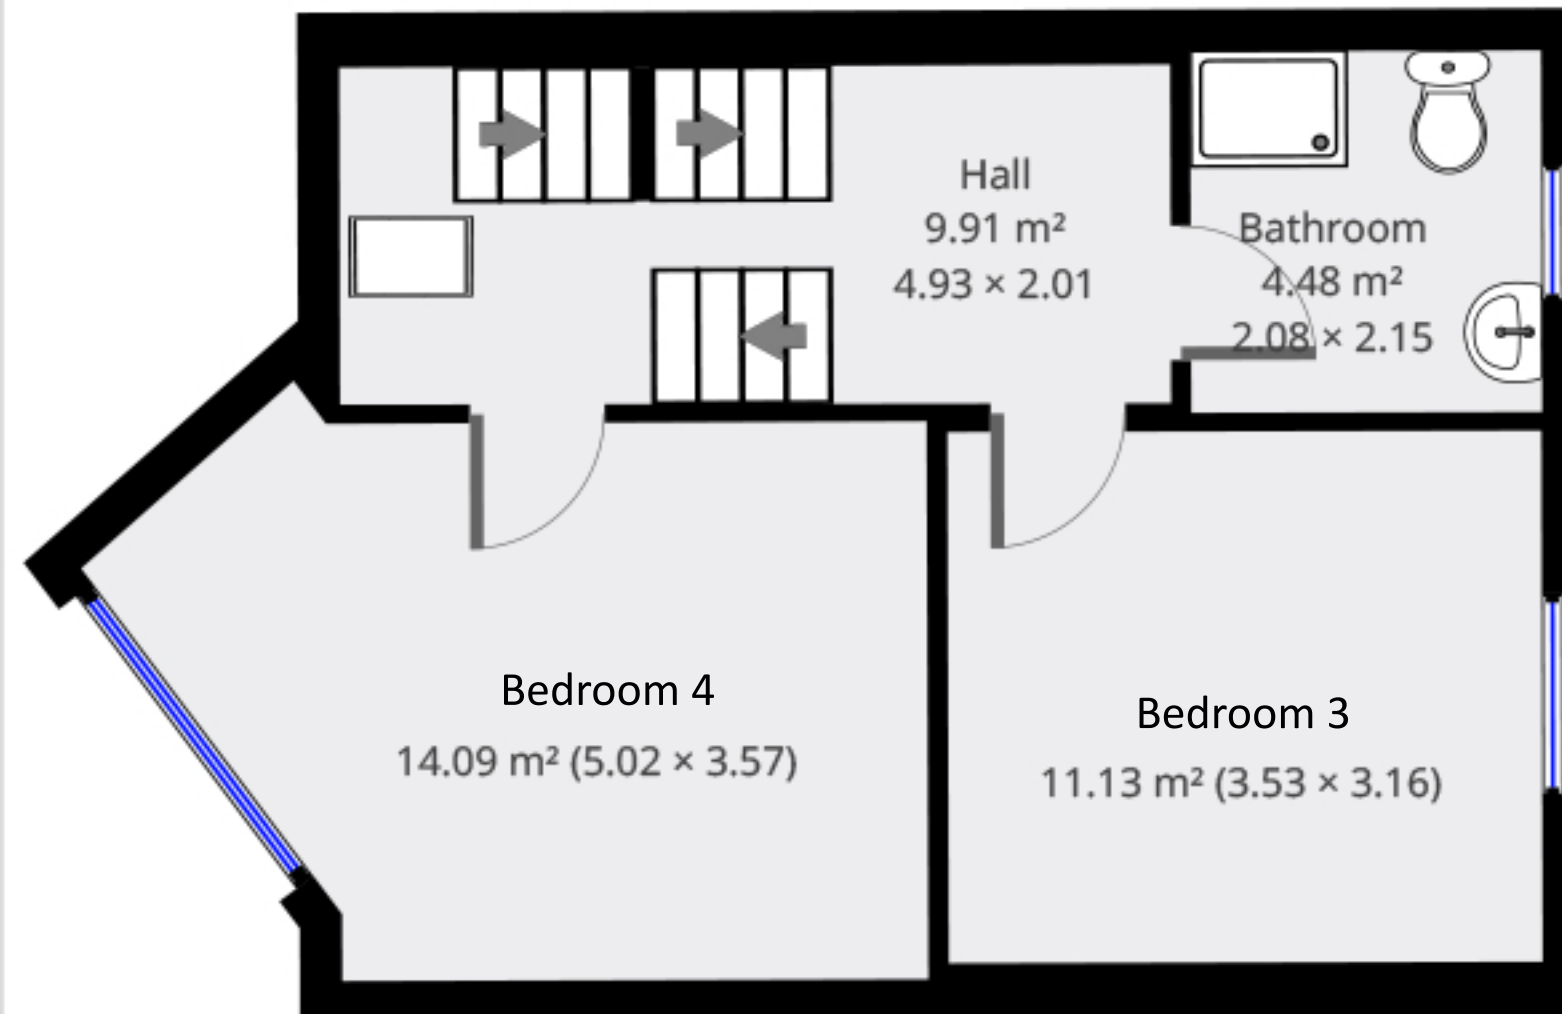

7 Infirmary Road

Infirmary Road, Aberystwyth, Sy23 2Bf

Ground Floor

1st Floor

2nd Floor

3rd Floor

Statistics

Area: 127 m²
4 Floors
5 Bedrooms
3 Bathrooms