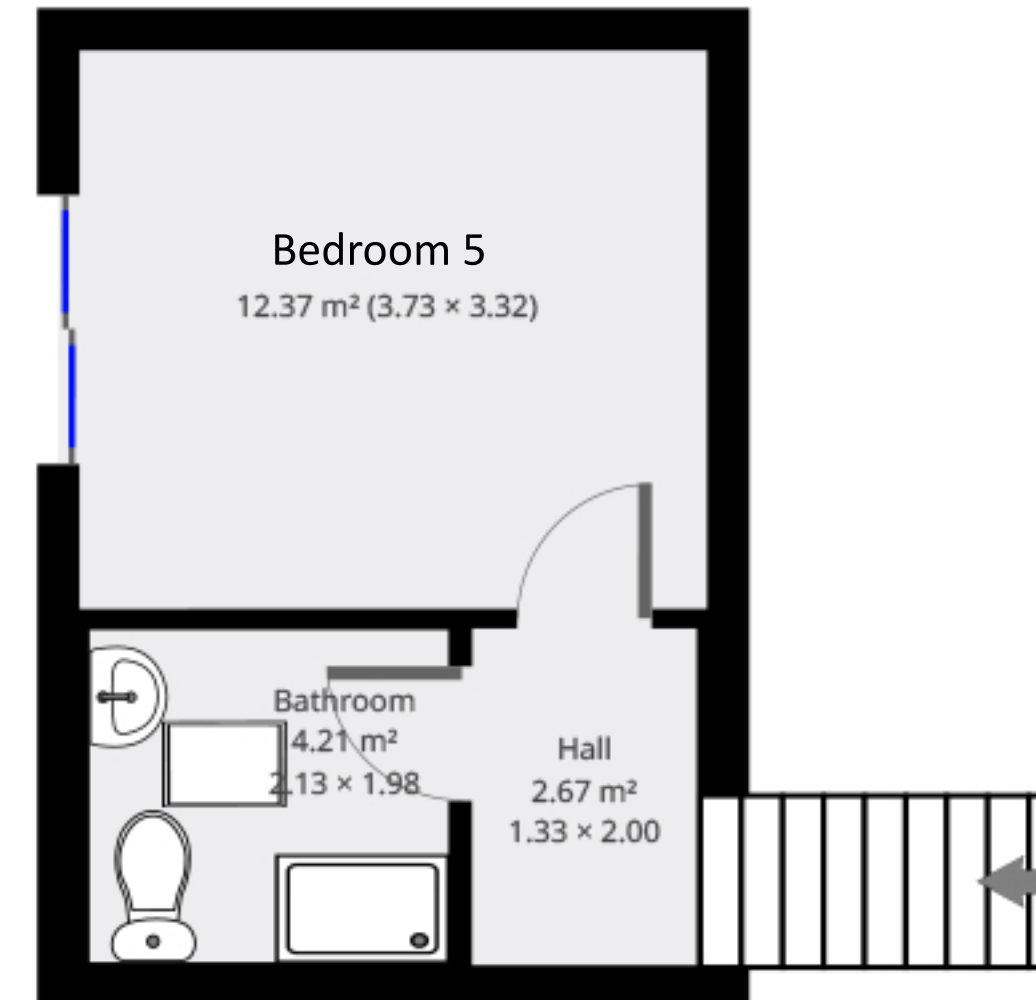

7 Infirmary Road

Infirmary Road, Aberystwyth, Sy23 2Bf

Ground Floor

1st Floor

2nd Floor

3rd Floor

Statistics

Area: 127 m²
4 Floors
5 Bedrooms
3 Bathrooms

THIS FLOORPLAN IS PROVIDED WITHOUT WARRANTY OF ANY KIND. IT IS THE COPYRIGHT OF CONDOR PROPERTIES LTD 2020