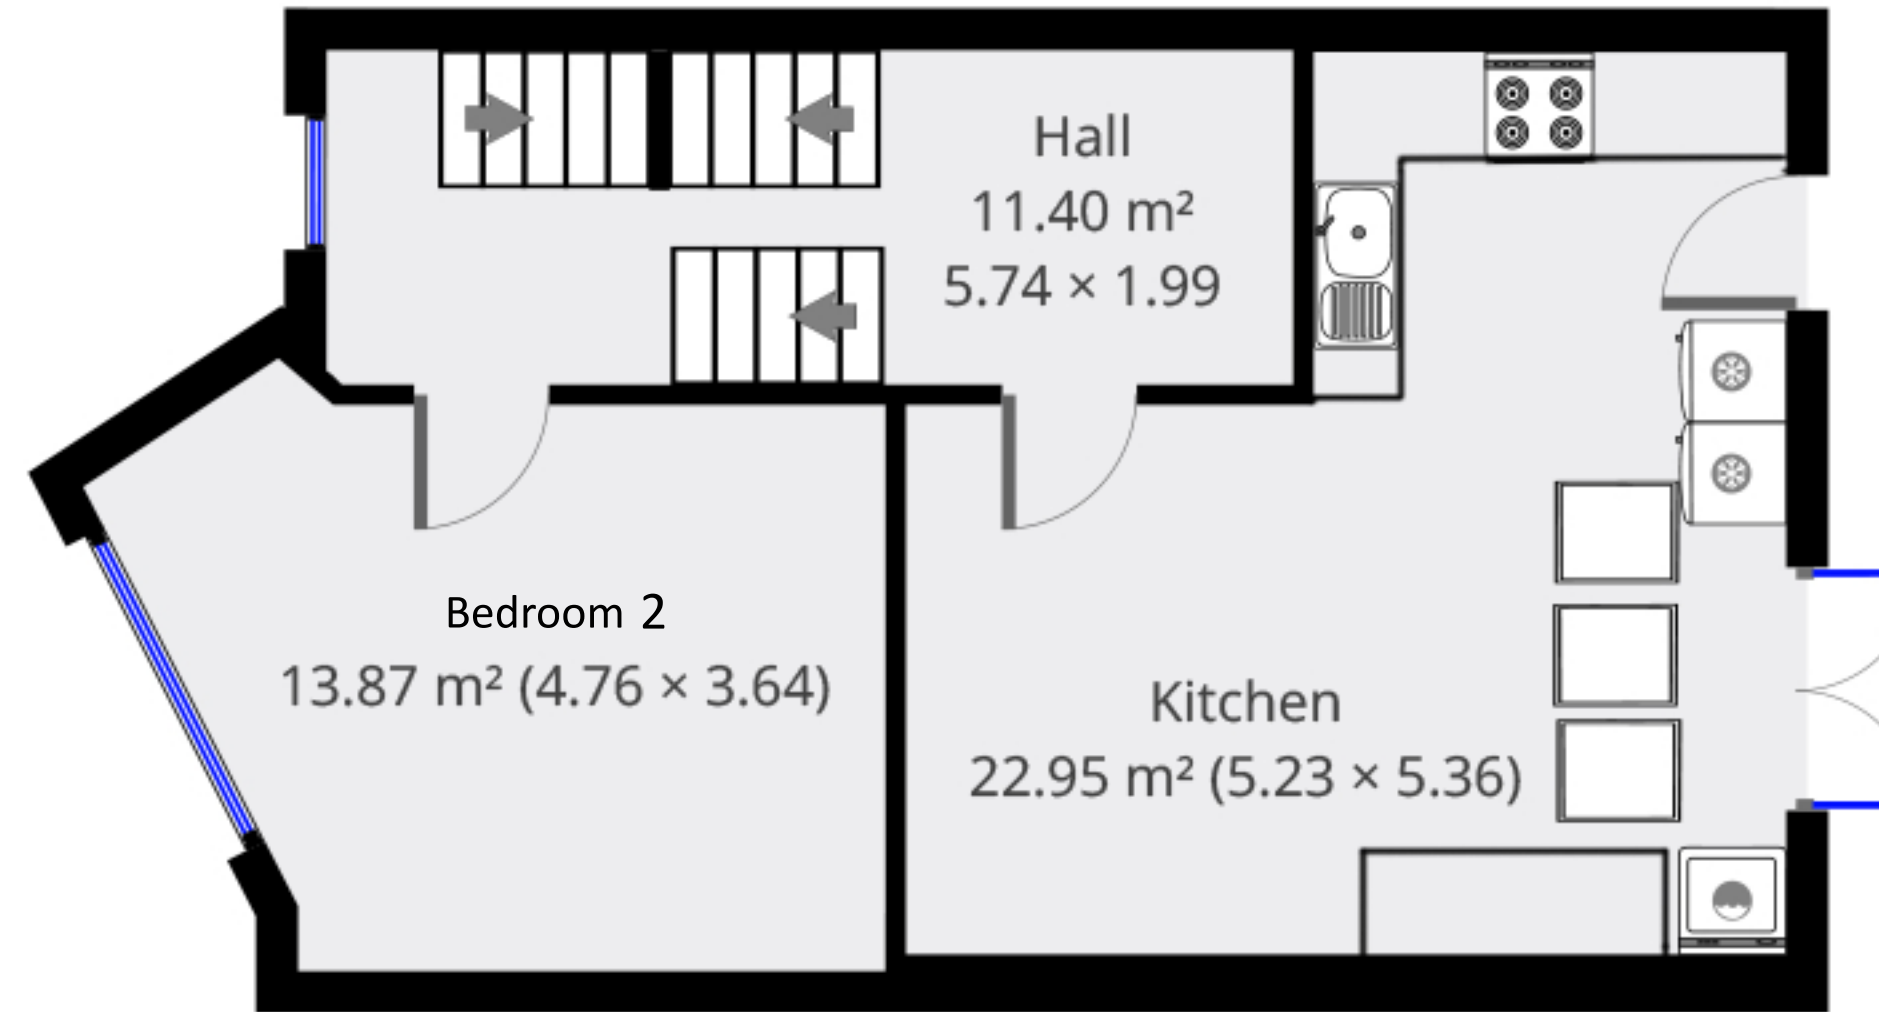

7 Infirmary Road

Infirmary Road, Aberystwyth, Sy23 2Bf

Ground Floor

1st Floor

2nd Floor

3rd Floor

Statistics

Area: 127 m²
4 Floors
5 Bedrooms
3 Bathrooms