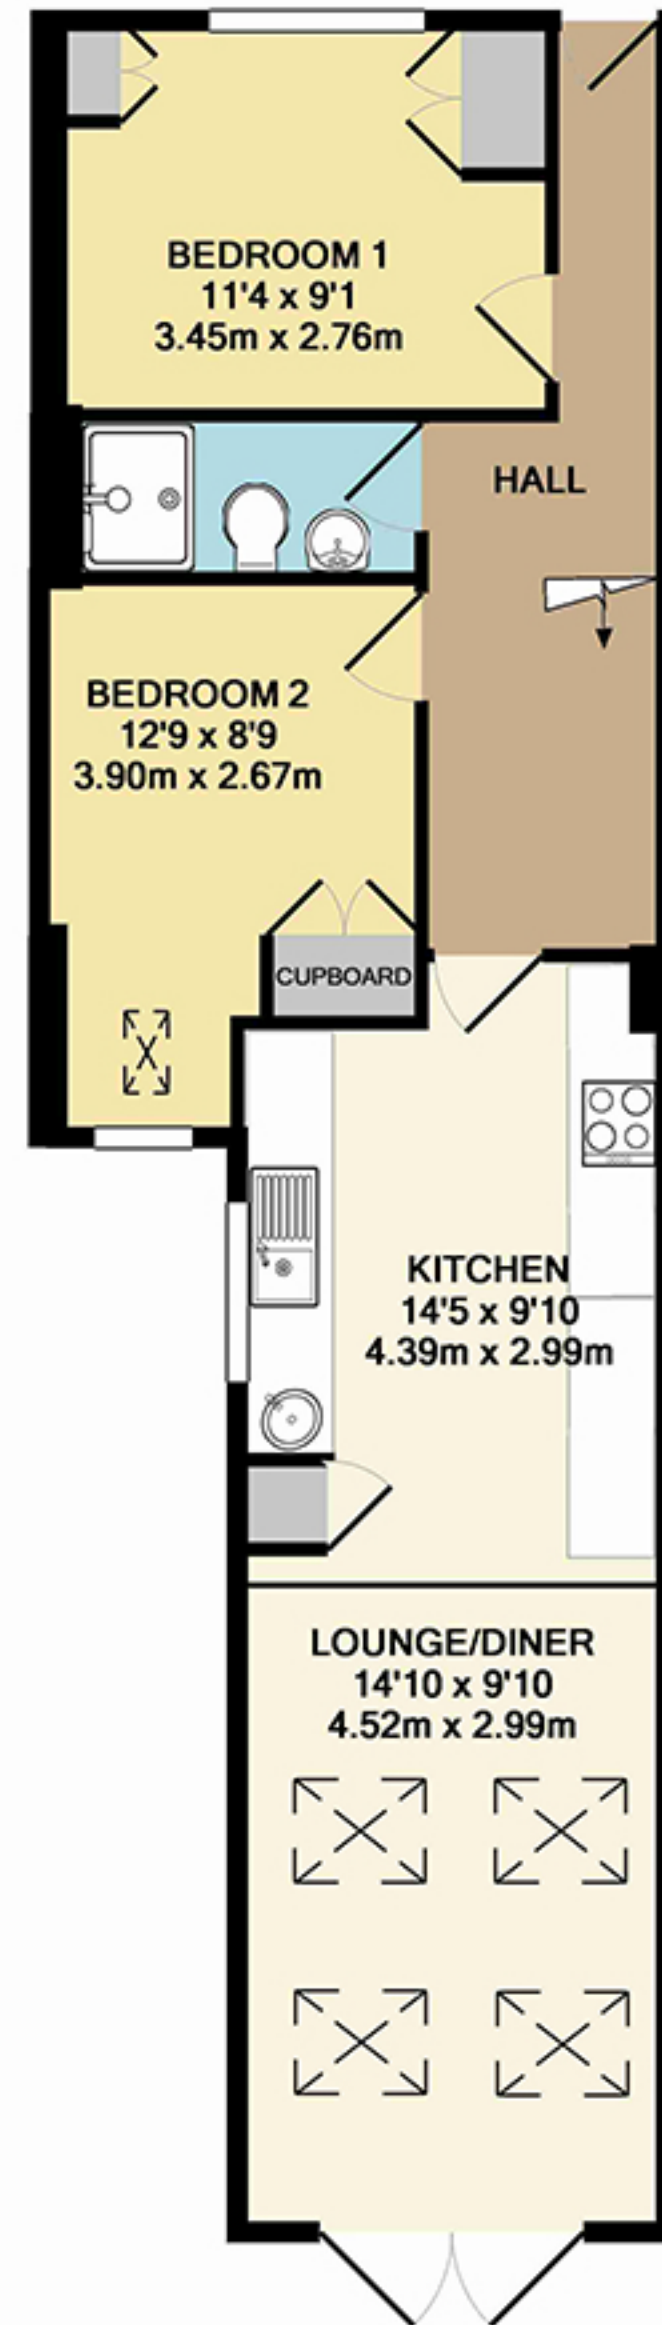

## 62 Daniel St

62 Daniel Street, Roath, Cardiff, CF24 4NY

GROUND FLOOR  
APPROX. FLOOR  
AREA 604 SQ.FT.  
(56.1 SQ.M.)

1ST FLOOR  
APPROX. FLOOR  
AREA 435 SQ.FT.  
(40.4 SQ.M.)

2ND FLOOR  
APPROX. FLOOR  
AREA 260 SQ.FT.  
(24.1 SQ.M.)

TOTAL APPROX. FLOOR AREA 1299 SQ.FT. (120.7 SQ.M.)

### Statistics

Area: 120m<sup>2</sup>  
3 Floors  
7 Bedrooms  
3 Bathrooms