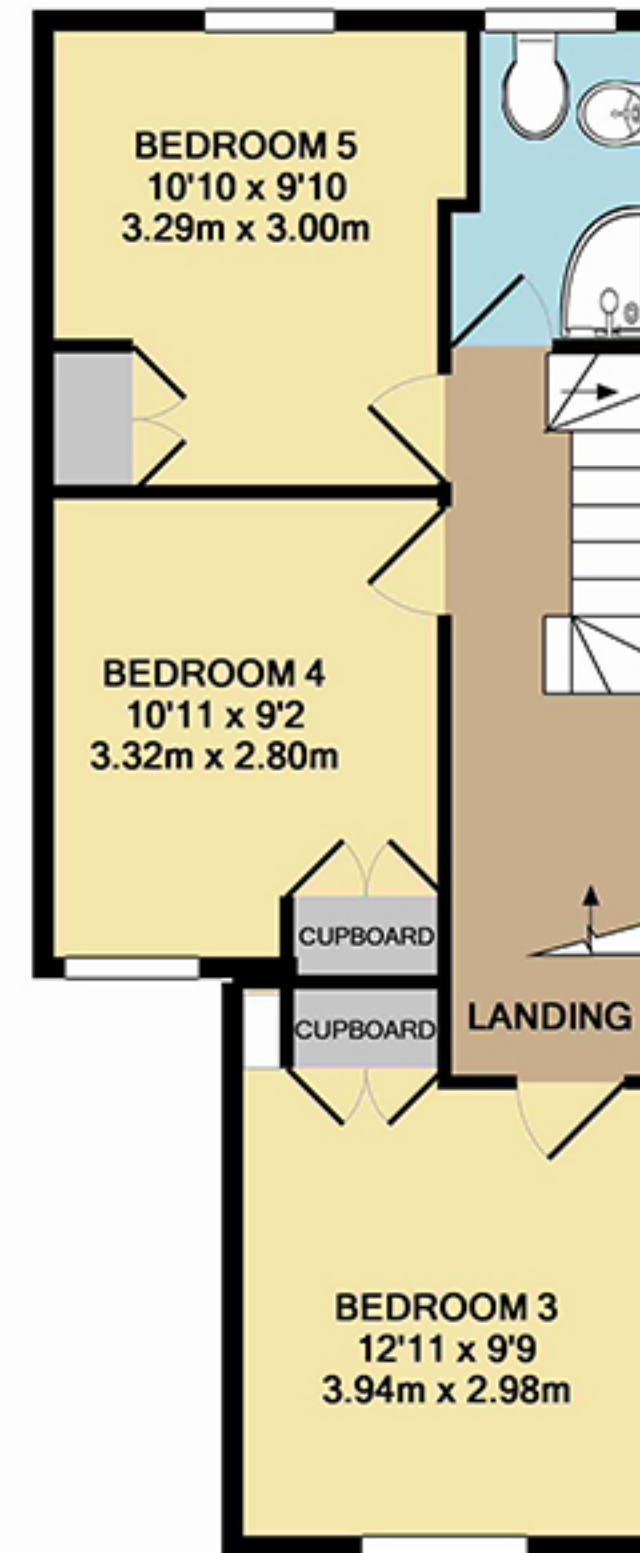

## 62 Daniel St

62 Daniel Street, Roath, Cardiff, CF24 4NY

GROUND FLOOR  
APPROX. FLOOR  
AREA 604 SQ.FT.  
(56.1 SQ.M.)

1ST FLOOR  
APPROX. FLOOR  
AREA 435 SQ.FT.  
(40.4 SQ.M.)

2ND FLOOR  
APPROX. FLOOR  
AREA 260 SQ.FT.  
(24.1 SQ.M.)

TOTAL APPROX. FLOOR AREA 1299 SQ.FT. (120.7 SQ.M.)

### Statistics

Area: 120m<sup>2</sup>  
3 Floors  
7 Bedrooms  
3 Bathrooms