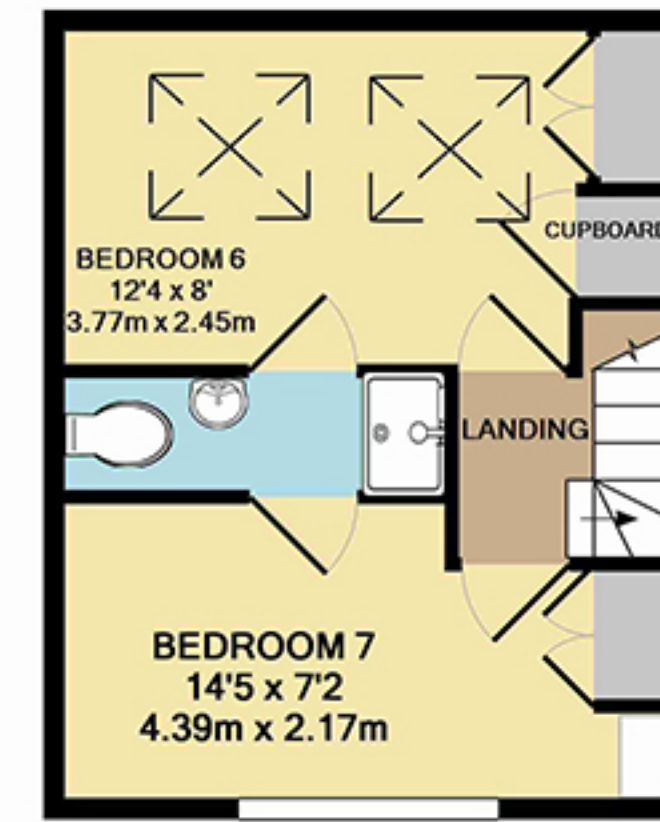

## 62 Daniel St

62 Daniel Street, Roath, Cardiff, CF24 4NY

GROUND FLOOR  
APPROX. FLOOR  
AREA 604 SQ.FT.  
(56.1 SQ.M.)

1ST FLOOR  
APPROX. FLOOR  
AREA 435 SQ.FT.  
(40.4 SQ.M.)

2ND FLOOR  
APPROX. FLOOR  
AREA 260 SQ.FT.  
(24.1 SQ.M.)

TOTAL APPROX. FLOOR AREA 1299 SQ.FT. (120.7 SQ.M.)

### Statistics

Area: 120m<sup>2</sup>  
3 Floors  
7 Bedrooms  
3 Bathrooms