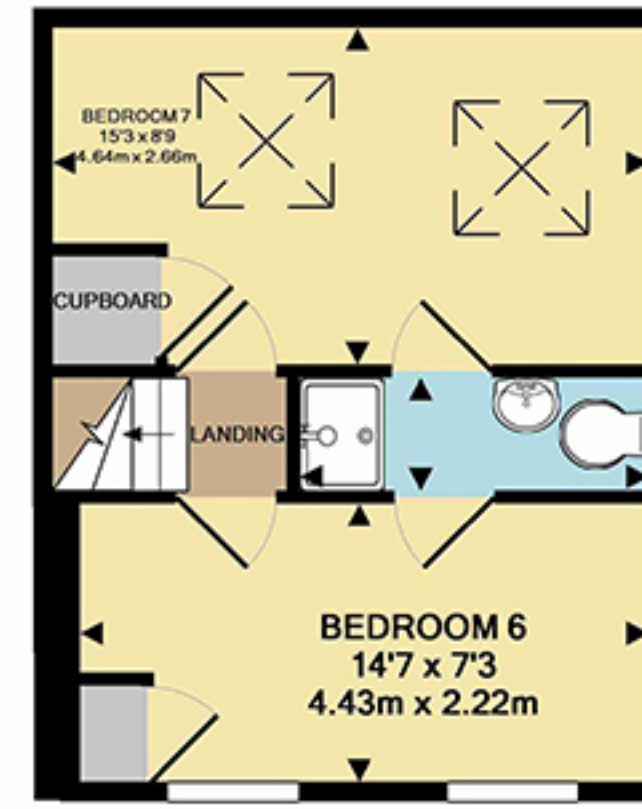

## 68 Bedford Street

68 Bedford Street, Cardiff, CF24 3DB

GROUND FLOOR  
APPROX. FLOOR  
AREA 647 SQ.FT.  
(60.1 SQ.M.)

1ST FLOOR  
APPROX. FLOOR  
AREA 447 SQ.FT.  
(41.5 SQ.M.)

2ND FLOOR  
APPROX. FLOOR  
AREA 286 SQ.FT.  
(26.6 SQ.M.)

### Statistics

Area: 128m<sup>2</sup>  
3 Floors  
7 Bedrooms  
3 Bathrooms

TOTAL APPROX. FLOOR AREA 1379 SQ.FT. (128.1 SQ.M.)