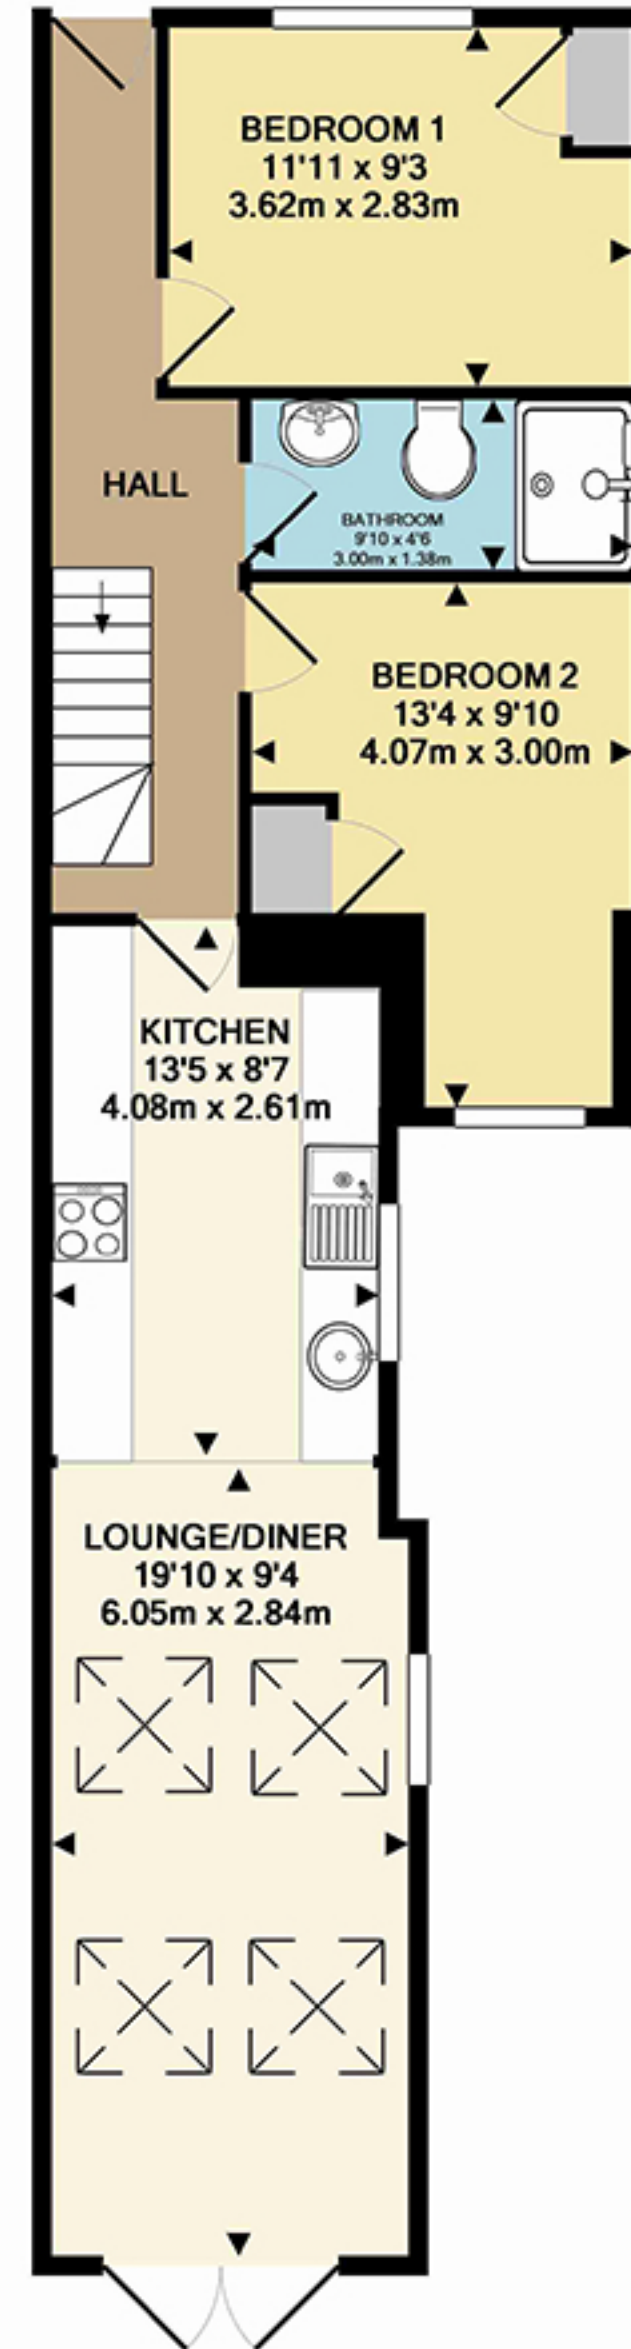

## 68 Bedford Street

68 Bedford Street, Cardiff, CF24 3DB

GROUND FLOOR  
APPROX. FLOOR  
AREA 647 SQ.FT.  
(60.1 SQ.M.)

1ST FLOOR  
APPROX. FLOOR  
AREA 447 SQ.FT.  
(41.5 SQ.M.)

2ND FLOOR  
APPROX. FLOOR  
AREA 286 SQ.FT.  
(26.6 SQ.M.)

### Statistics

Area: 128m<sup>2</sup>  
3 Floors  
7 Bedrooms  
3 Bathrooms

TOTAL APPROX. FLOOR AREA 1379 SQ.FT. (128.1 SQ.M.)