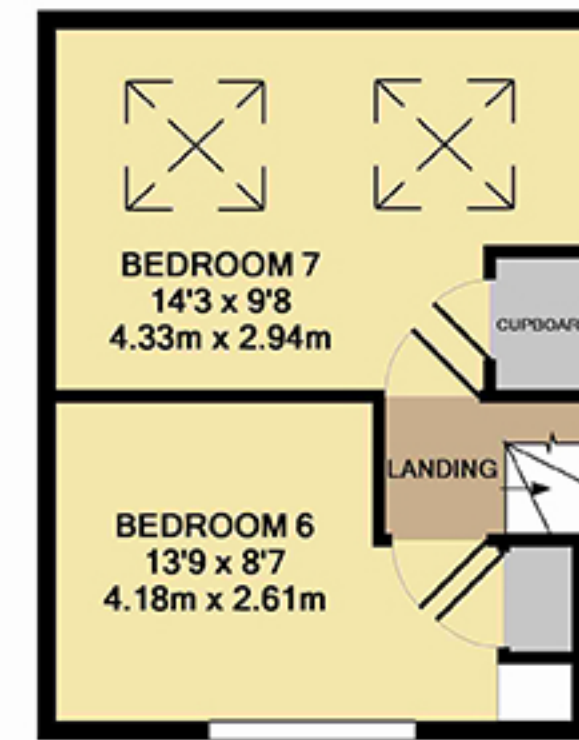

# 8 May St

8 May Street, Cathays, Cardiff, CF24 4EW

GROUND FLOOR  
APPROX. FLOOR  
AREA 650 SQ.FT.  
(60.4 SQ.M.)

1ST FLOOR  
APPROX. FLOOR  
AREA 482 SQ.FT.  
(44.7 SQ.M.)

2ND FLOOR  
APPROX. FLOOR  
AREA 257 SQ.FT.  
(23.8 SQ.M.)

TOTAL APPROX. FLOOR AREA 1389 SQ.FT. (129.0 SQ.M.)

## Statistics

Area: 129 SQ.M  
3 Floors  
7 Bedrooms  
3 Bathrooms