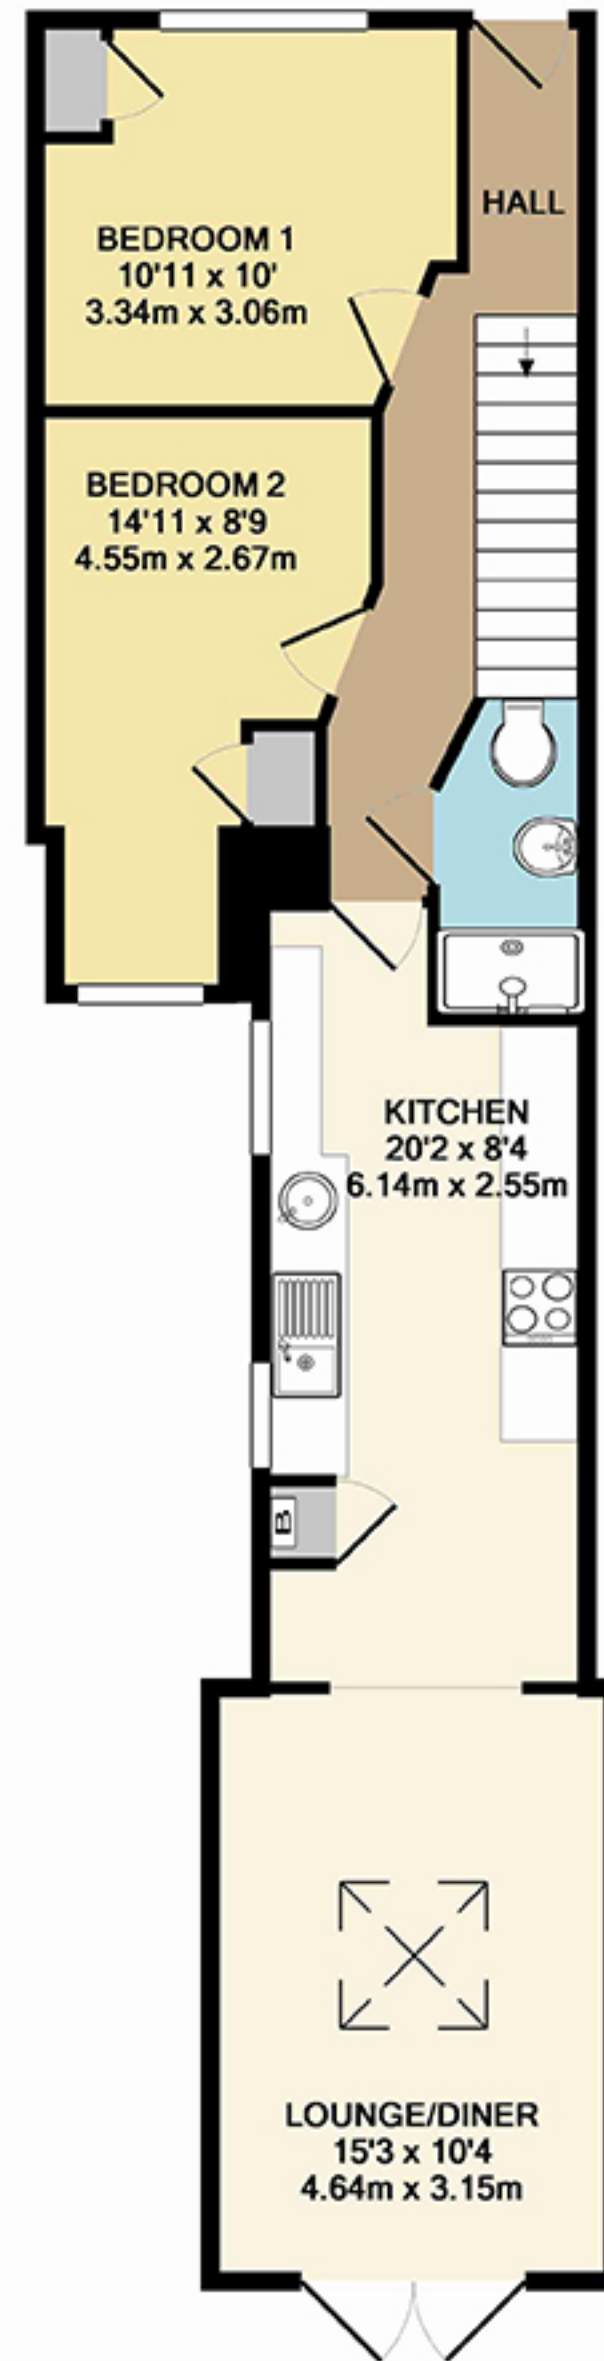

# 8 May St

8 May Street, Cathays, Cardiff, CF24 4EW

GROUND FLOOR  
APPROX. FLOOR  
AREA 650 SQ.FT.  
(60.4 SQ.M.)

1ST FLOOR  
APPROX. FLOOR  
AREA 482 SQ.FT.  
(44.7 SQ.M.)

2ND FLOOR  
APPROX. FLOOR  
AREA 257 SQ.FT.  
(23.8 SQ.M.)

TOTAL APPROX. FLOOR AREA 1389 SQ.FT. (129.0 SQ.M.)

## Statistics

Area: 129 SQ.M  
3 Floors  
7 Bedrooms  
3 Bathrooms