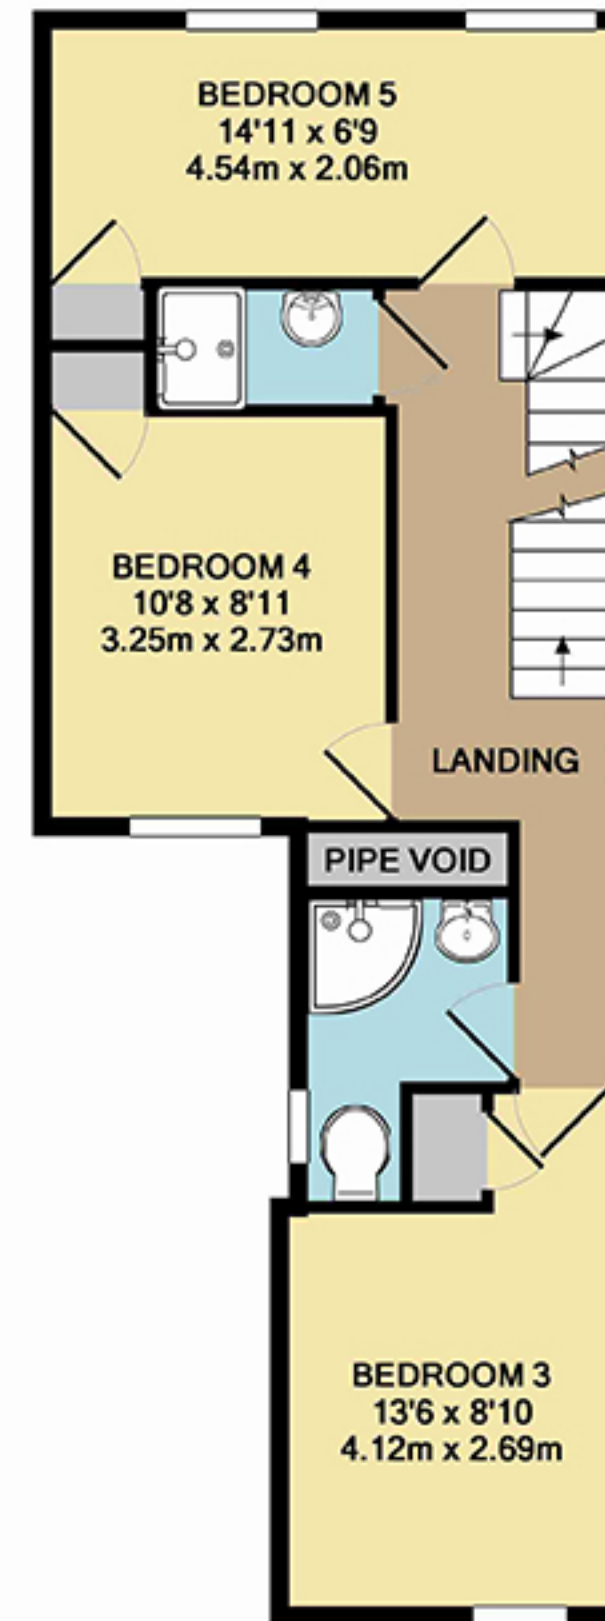

# 8 May St

8 May Street, Cathays, Cardiff, CF24 4EW

GROUND FLOOR  
APPROX. FLOOR  
AREA 650 SQ.FT.  
(60.4 SQ.M.)

1ST FLOOR  
APPROX. FLOOR  
AREA 482 SQ.FT.  
(44.7 SQ.M.)

2ND FLOOR  
APPROX. FLOOR  
AREA 257 SQ.FT.  
(23.8 SQ.M.)

TOTAL APPROX. FLOOR AREA 1389 SQ.FT. (129.0 SQ.M.)

## Statistics

Area: 129 SQ.M  
3 Floors  
7 Bedrooms  
3 Bathrooms