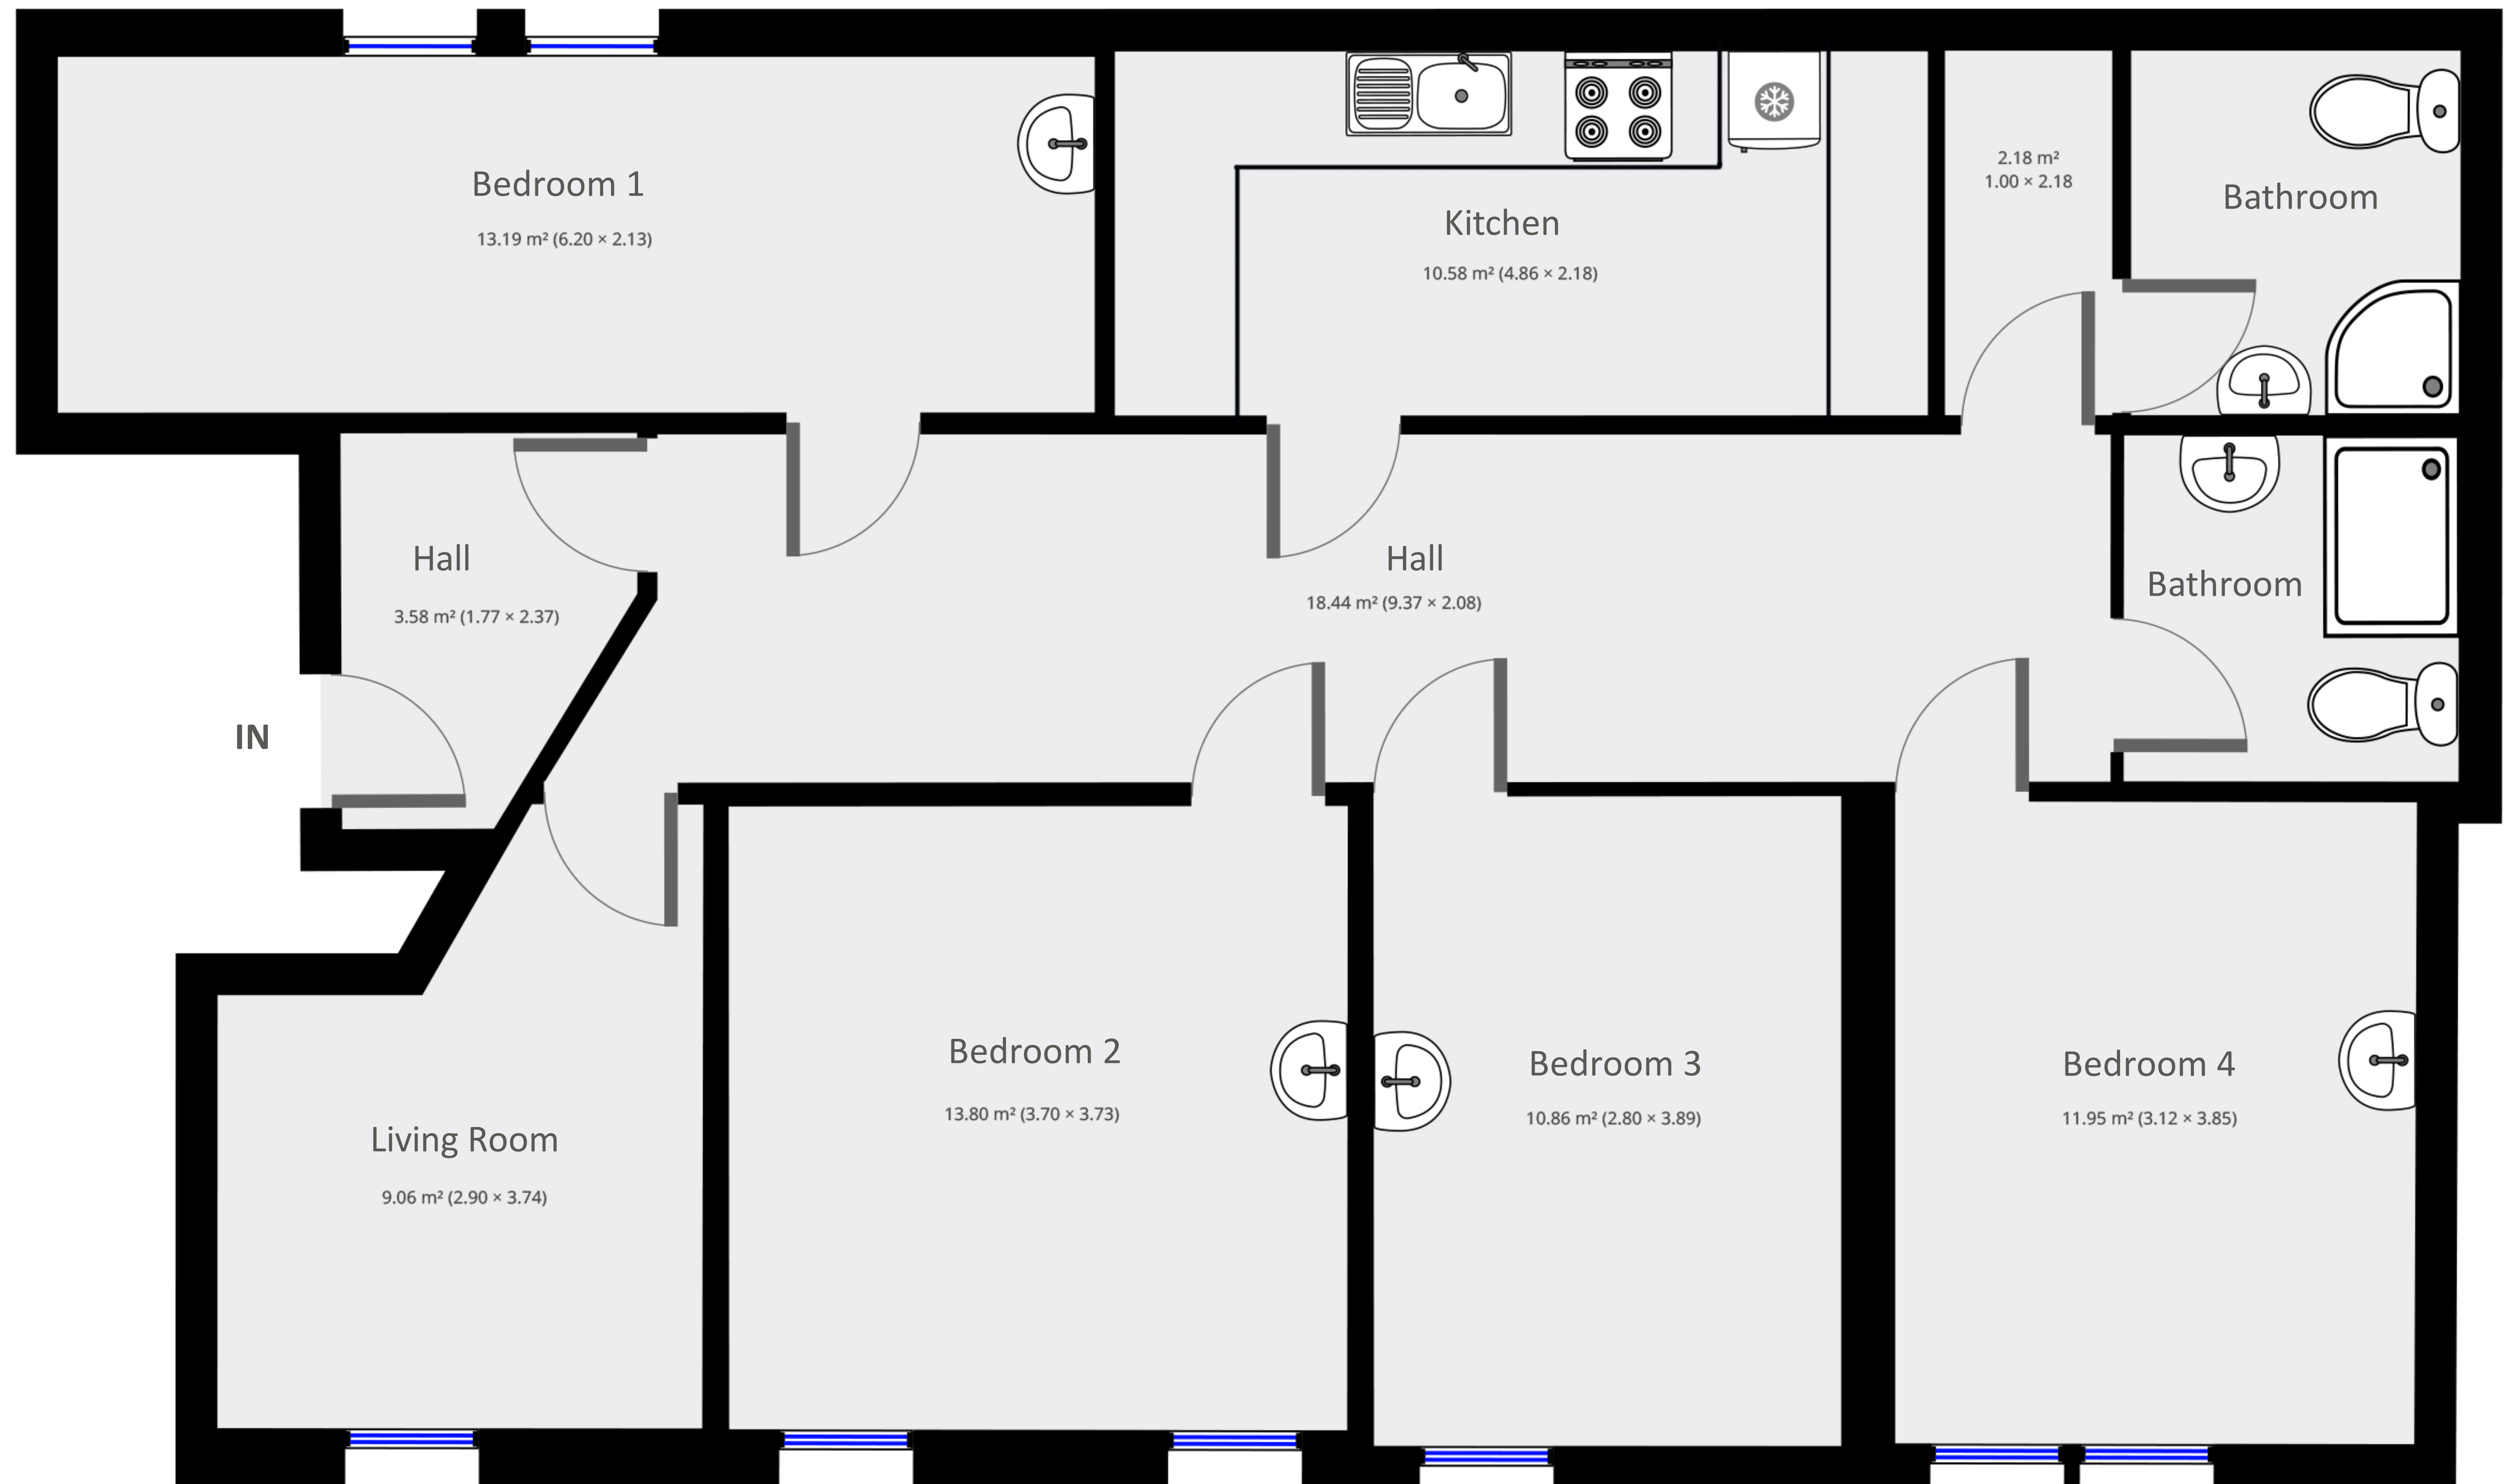

Flat 2 George House

Lower North Street
Flat 2 George House
EX4 3ET
Exeter

Statistics

Area: 93 m²
1 Floors
4 Bedrooms
2 Bathrooms