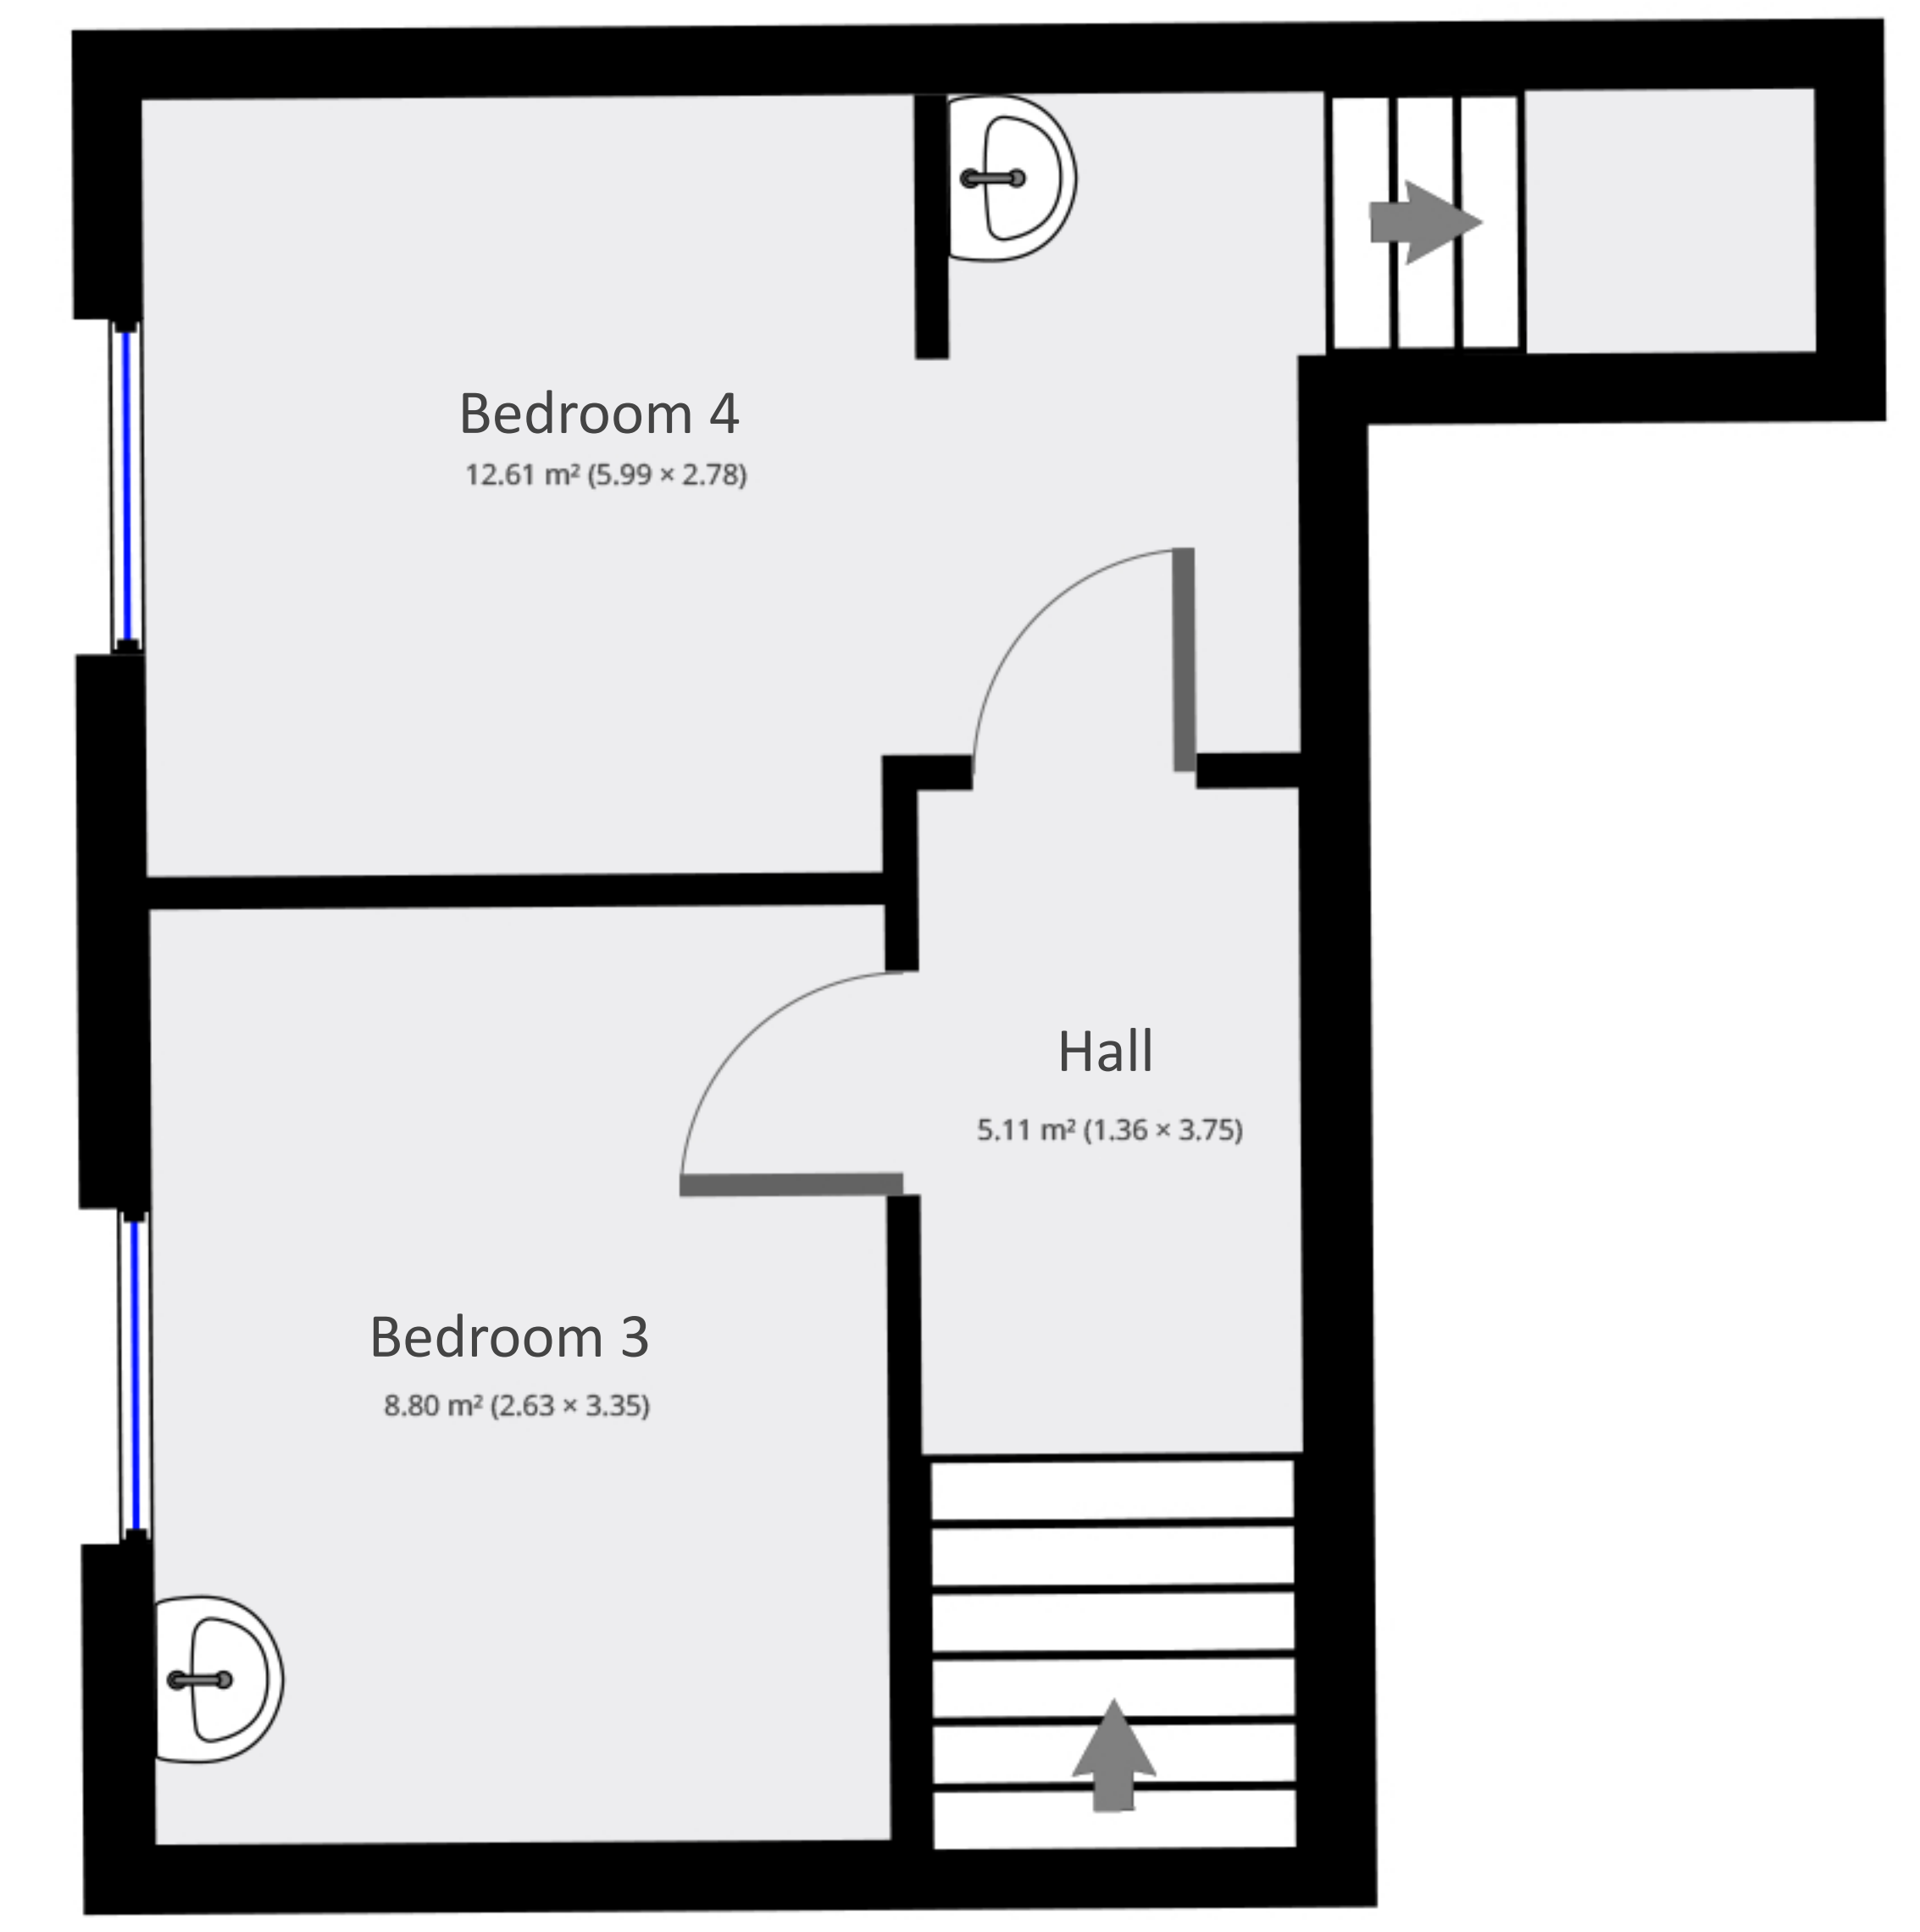

Flat 3 George House

Flat 3 George House
Lower North Street
EX4 3ET Exeter

Ground Floor

1st Floor

Statistics

- Area: 91 m²
- 2 Floors
- 4 Bedrooms
- 2 Bathrooms