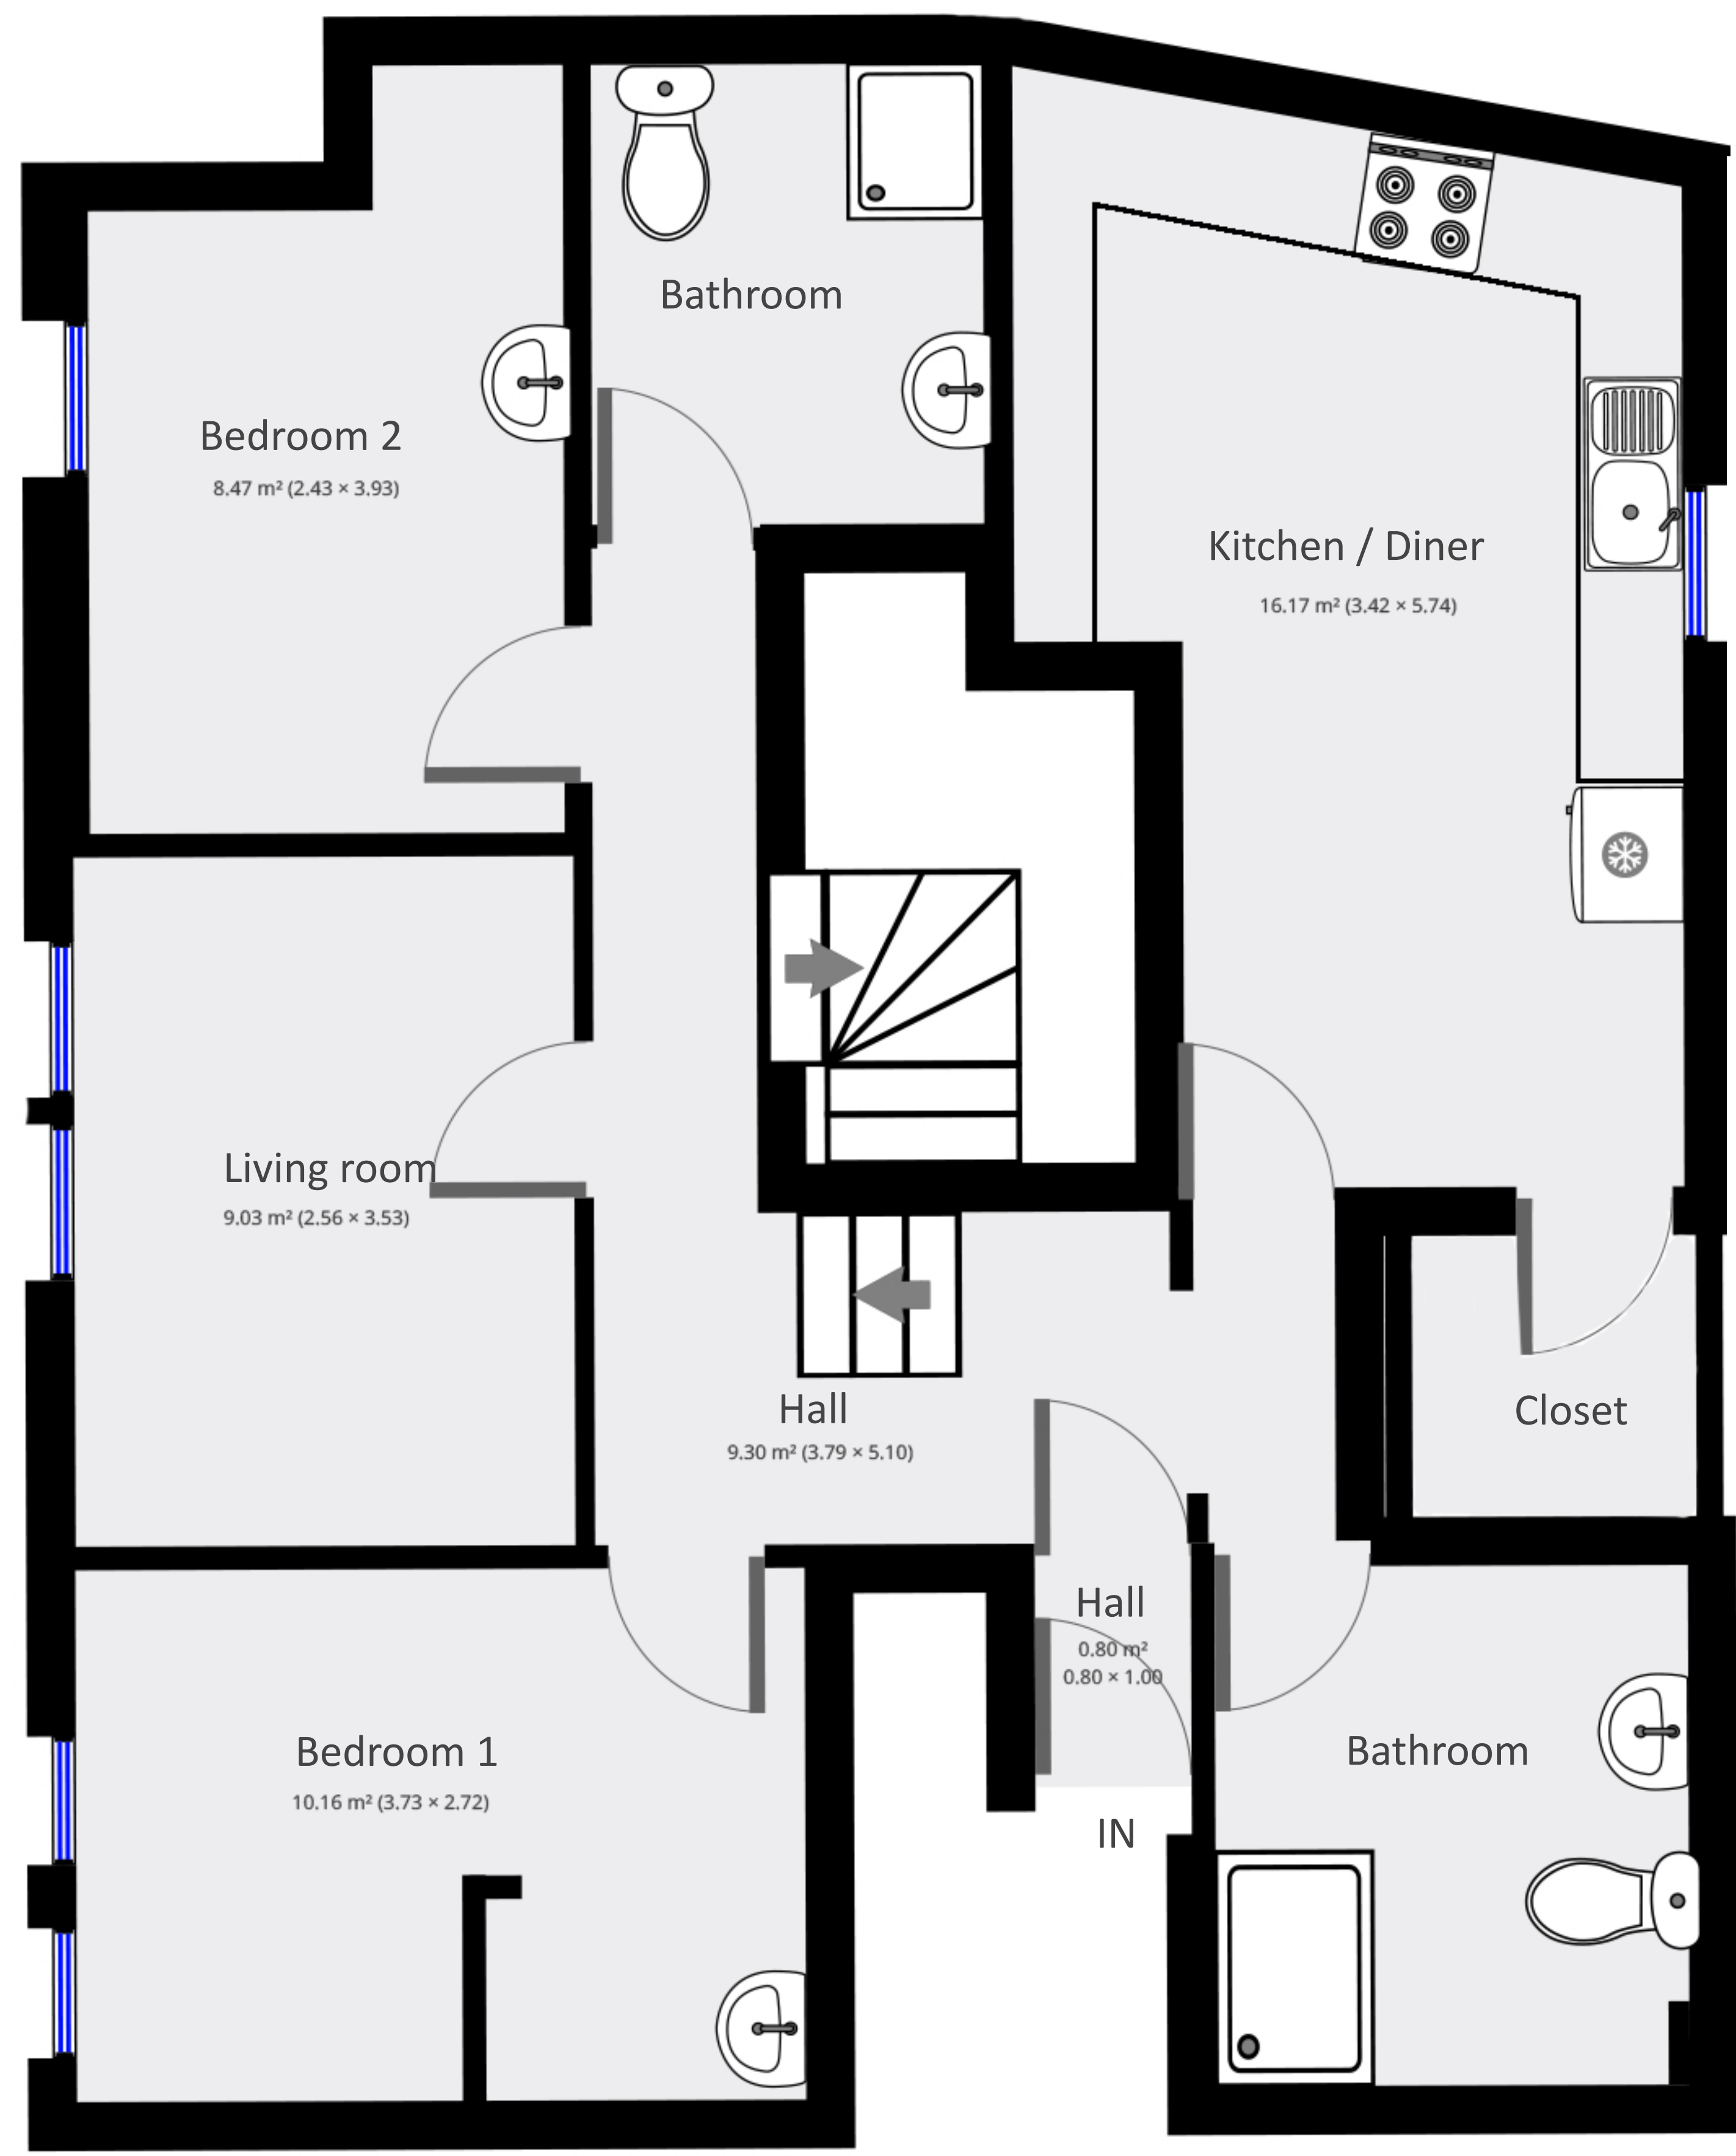

Flat 3 George House

Flat 3 George House
Lower North Street
EX4 3ET Exeter

Ground Floor

1st Floor

Statistics

- Area: 91 m²
- 2 Floors
- 4 Bedrooms
- 2 Bathrooms