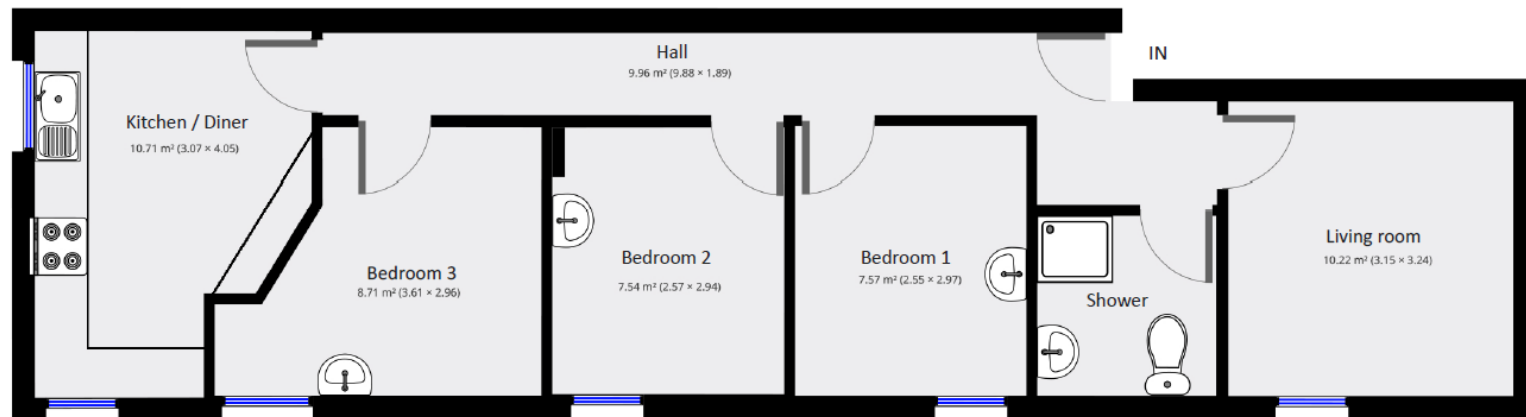

## Flat 4 George House

Lower North Street  
Flat 4 George House  
EX4 3ET Exeter

## Statistics

Area: 58 m<sup>2</sup>  
1 Floor  
3 Bedrooms  
1 Bathroom