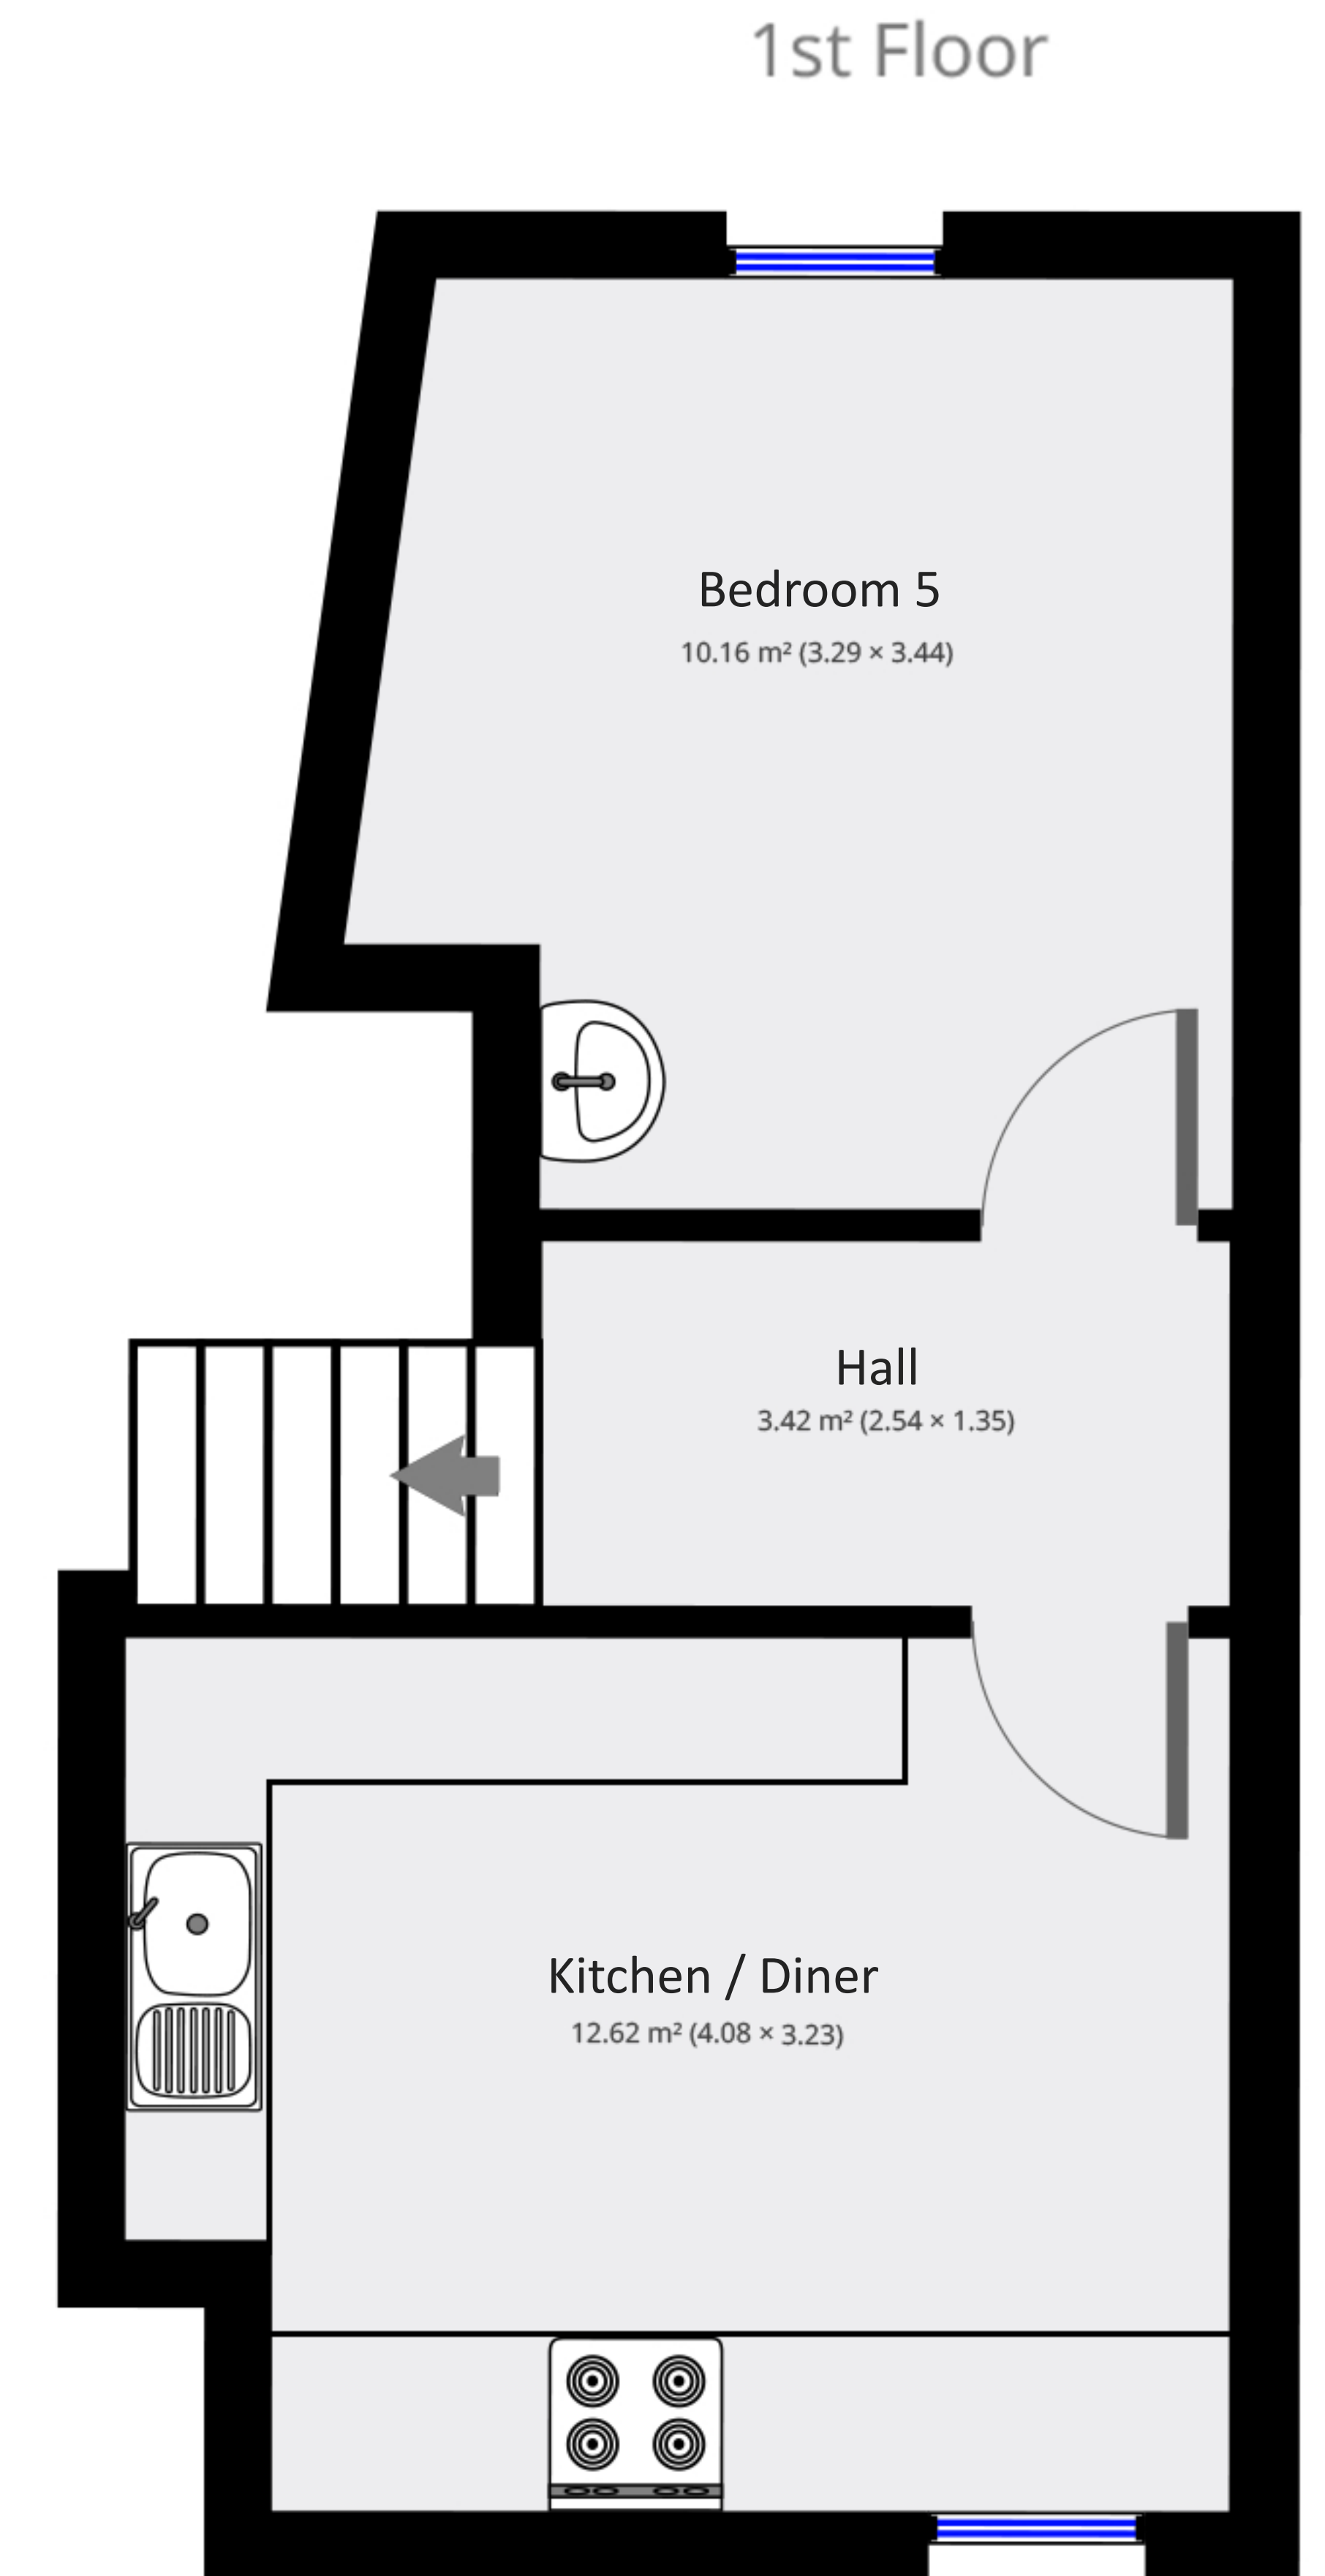

Flat 6 George House

Flat 6 George House
Lower North Street
EX4 3ET Exeter

Statistics

Area: 101 m²
2 Floors
5 Bedrooms
2 Bathrooms