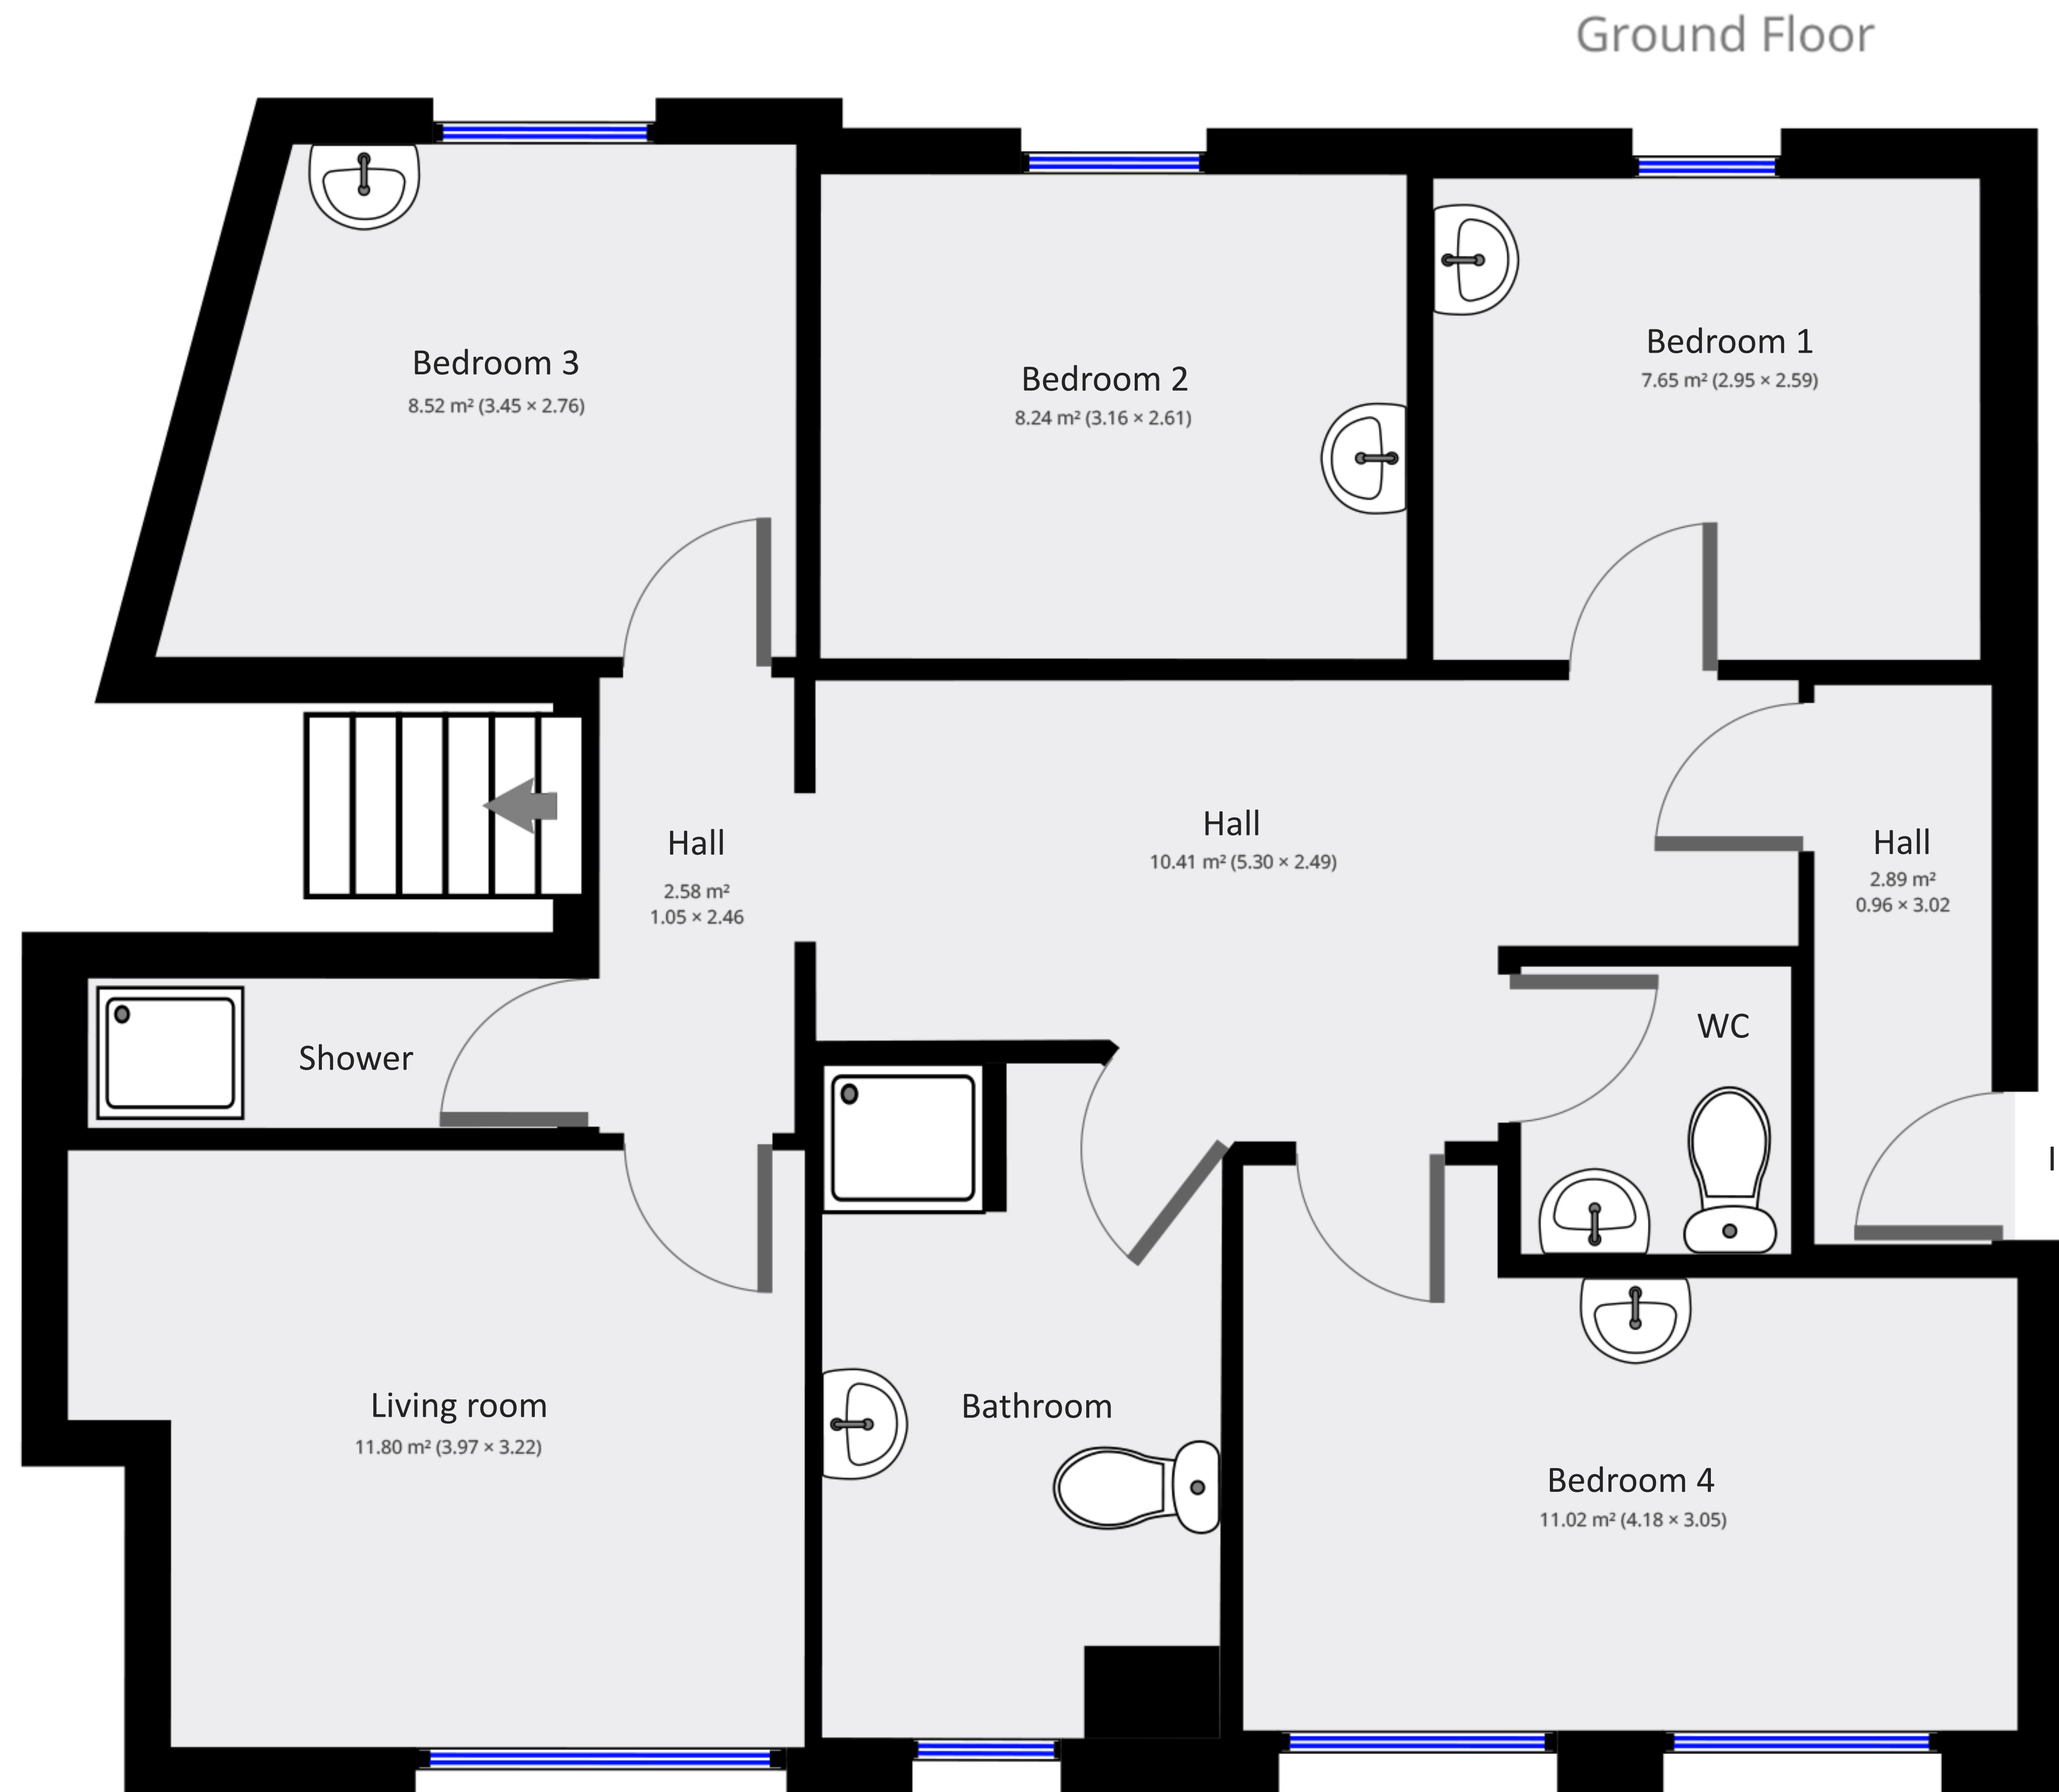

Flat 6 George House

Flat 6 George House
Lower North Street
EX4 3ET Exeter

Statistics

Area: 101 m²
2 Floors
5 Bedrooms
2 Bathrooms