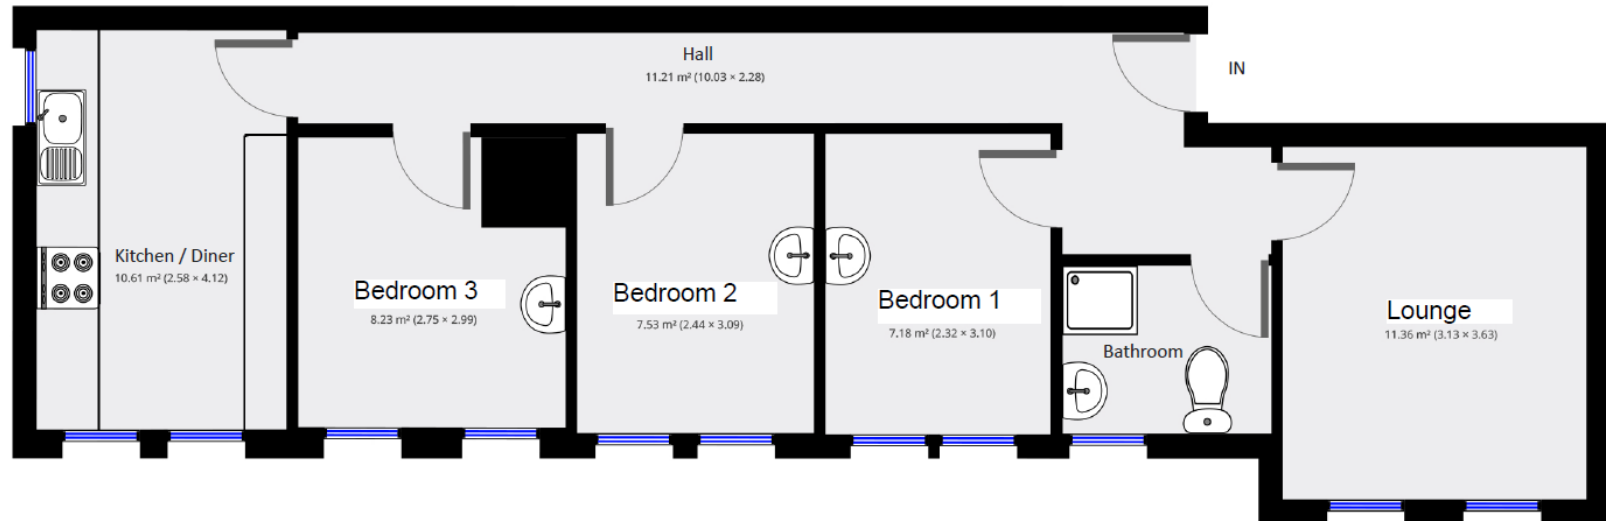

Flat 7 George House

Flat 7 George House
Lower North Street
EX4 3ET Exeter

THIS FLOORPLAN IS PROVIDED WITHOUT WARRANTY OF ANY KIND. IT IS THE COPYRIGHT OF CONDOR PROPERTIES LTD 2020

Statistics

Area: 59 m²
1 Floor
3 Bedrooms
1 Bathroom