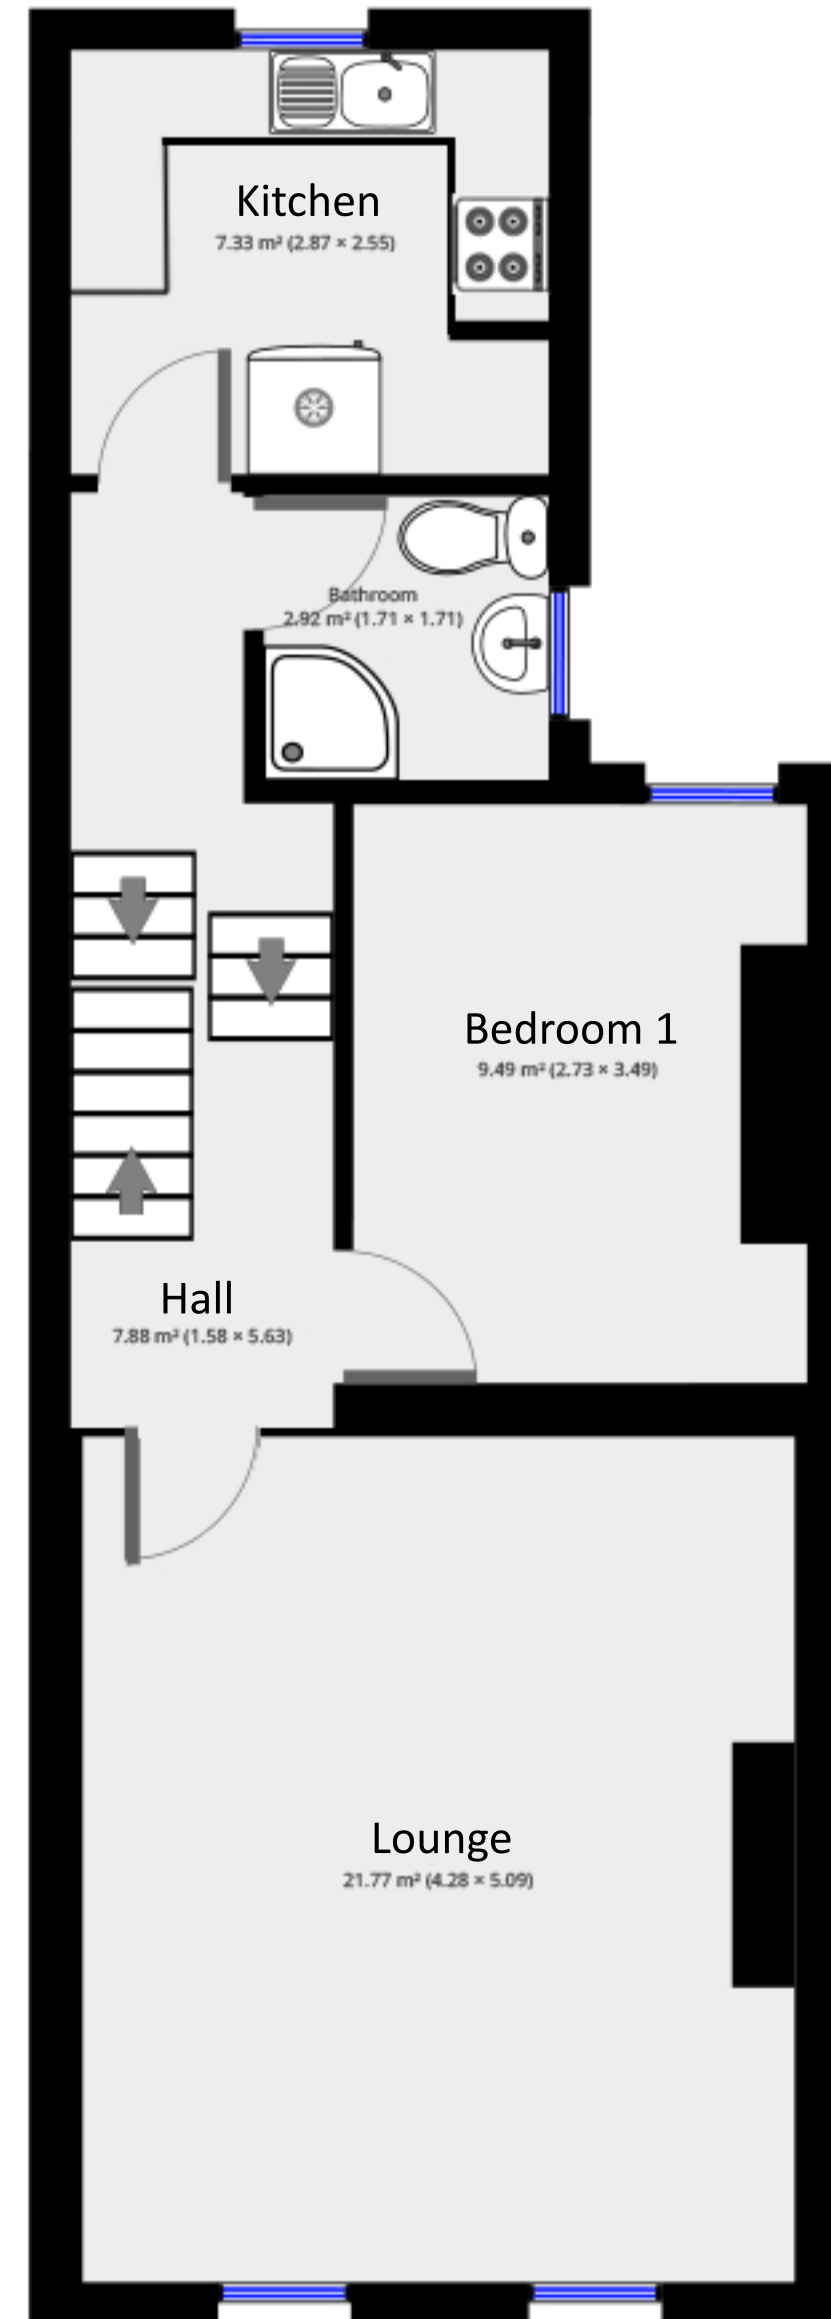

# 10a Lawrence Road

10A Lawrence Road, Liverpool, L15 0Eg

## Statistics

Area: 97 m<sup>2</sup>  
 3 Floors  
 4 Bedrooms  
 1 Bathroom

Ground Floor

1st Floor

2nd Floor

THIS FLOORPLAN IS PROVIDED WITHOUT WARRANTY OF ANY KIND. IT IS THE COPYRIGHT OF CONDOR PROPERTIES LTD 2020