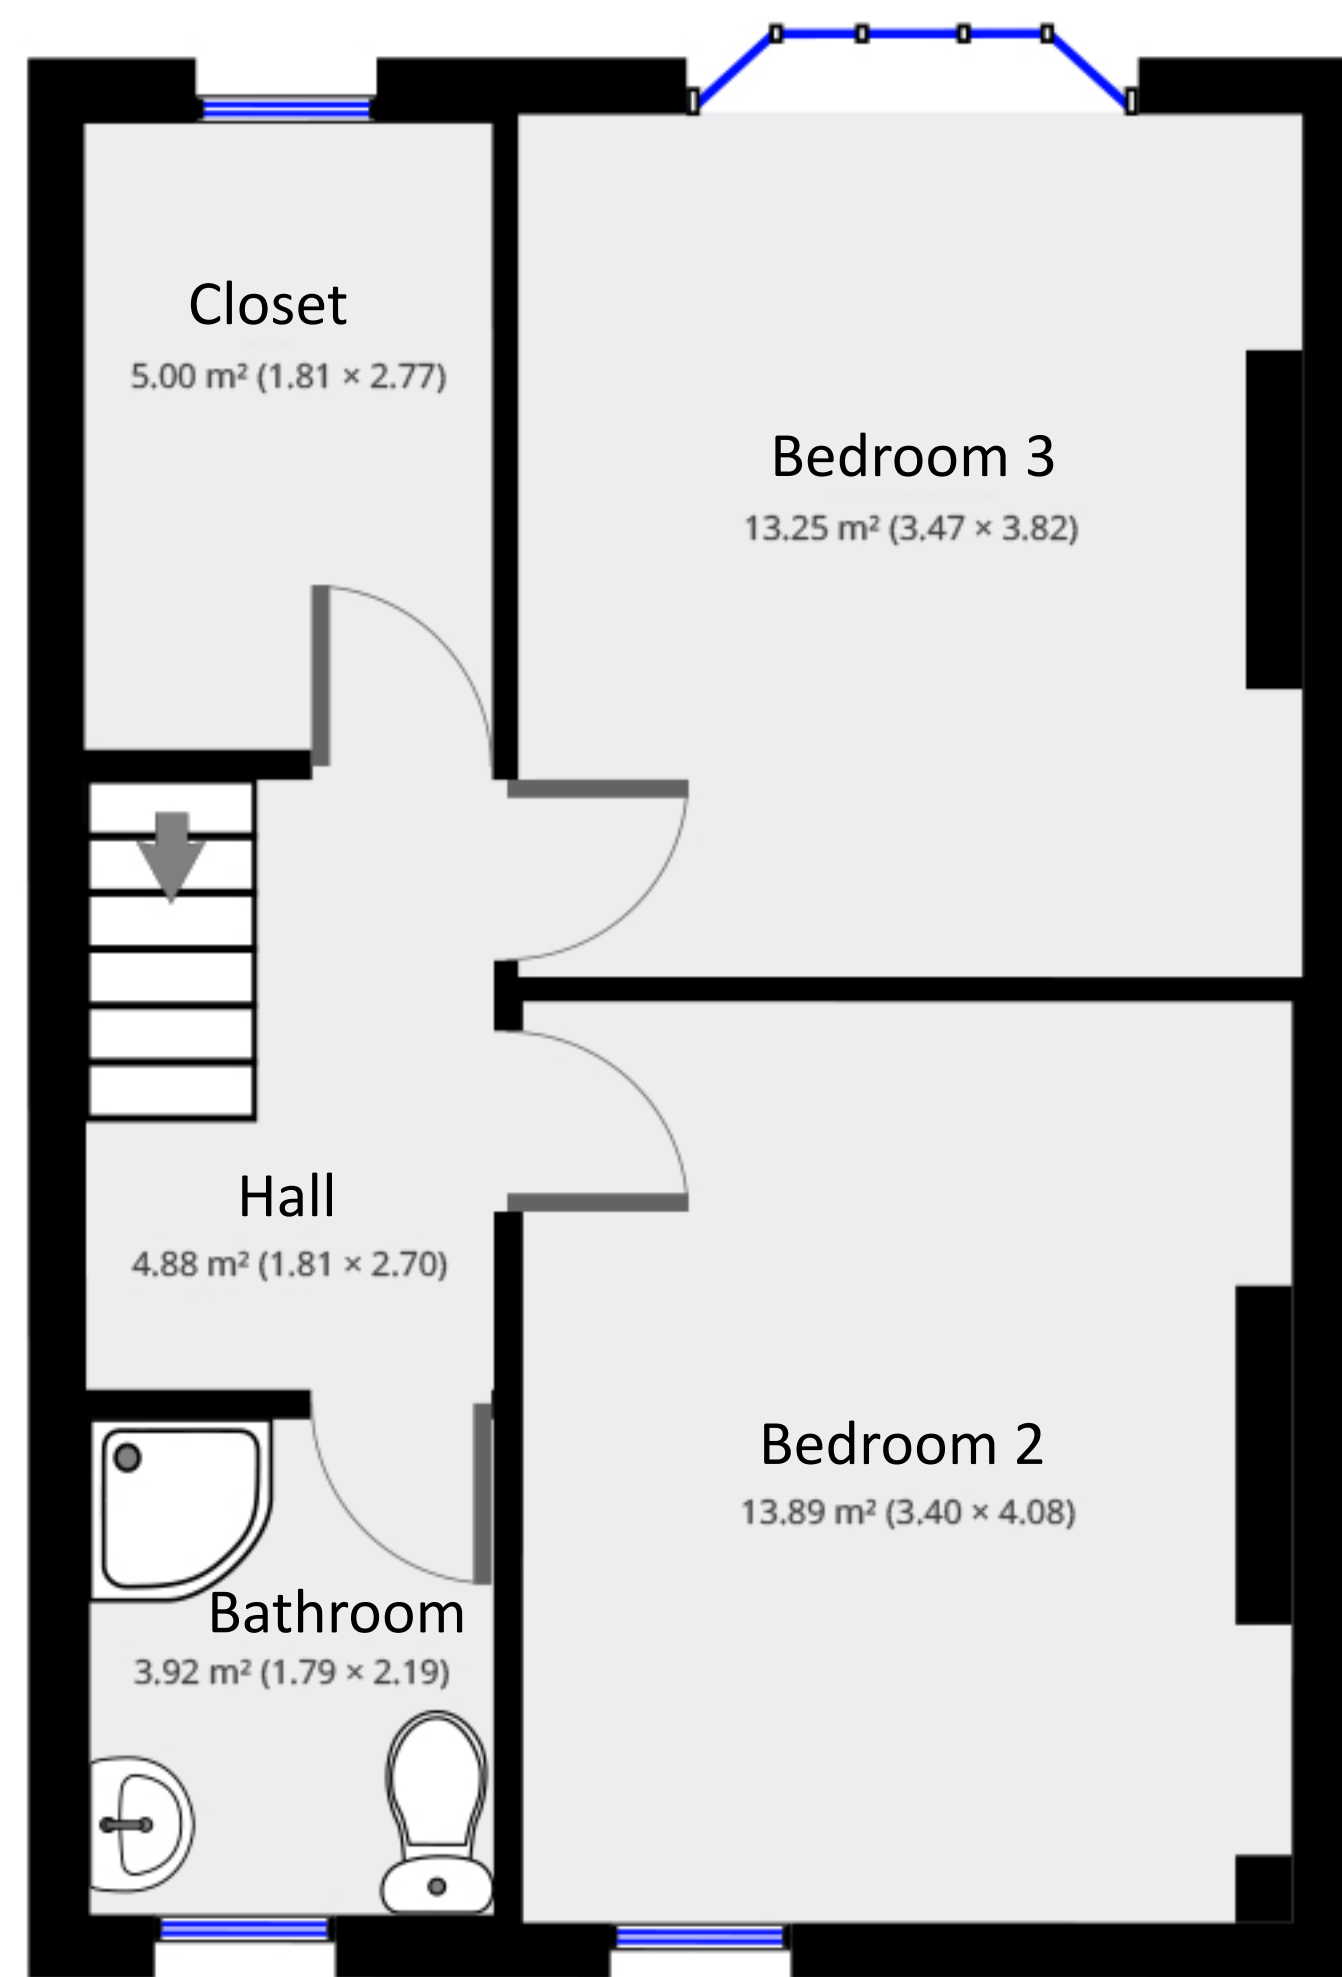

16 Elmsdale Road

16 Elmsdale Road, Liverpool, L18 1LX

Statistics

Area: 81 m²
 2 Floors
 3 Bedrooms
 1 Bathroom

Ground Floor

1st Floor

THIS FLOORPLAN IS PROVIDED WITHOUT WARRANTY OF ANY KIND. IT IS THE COPYRIGHT OF CONDOR PROPERTIES LTD 2020