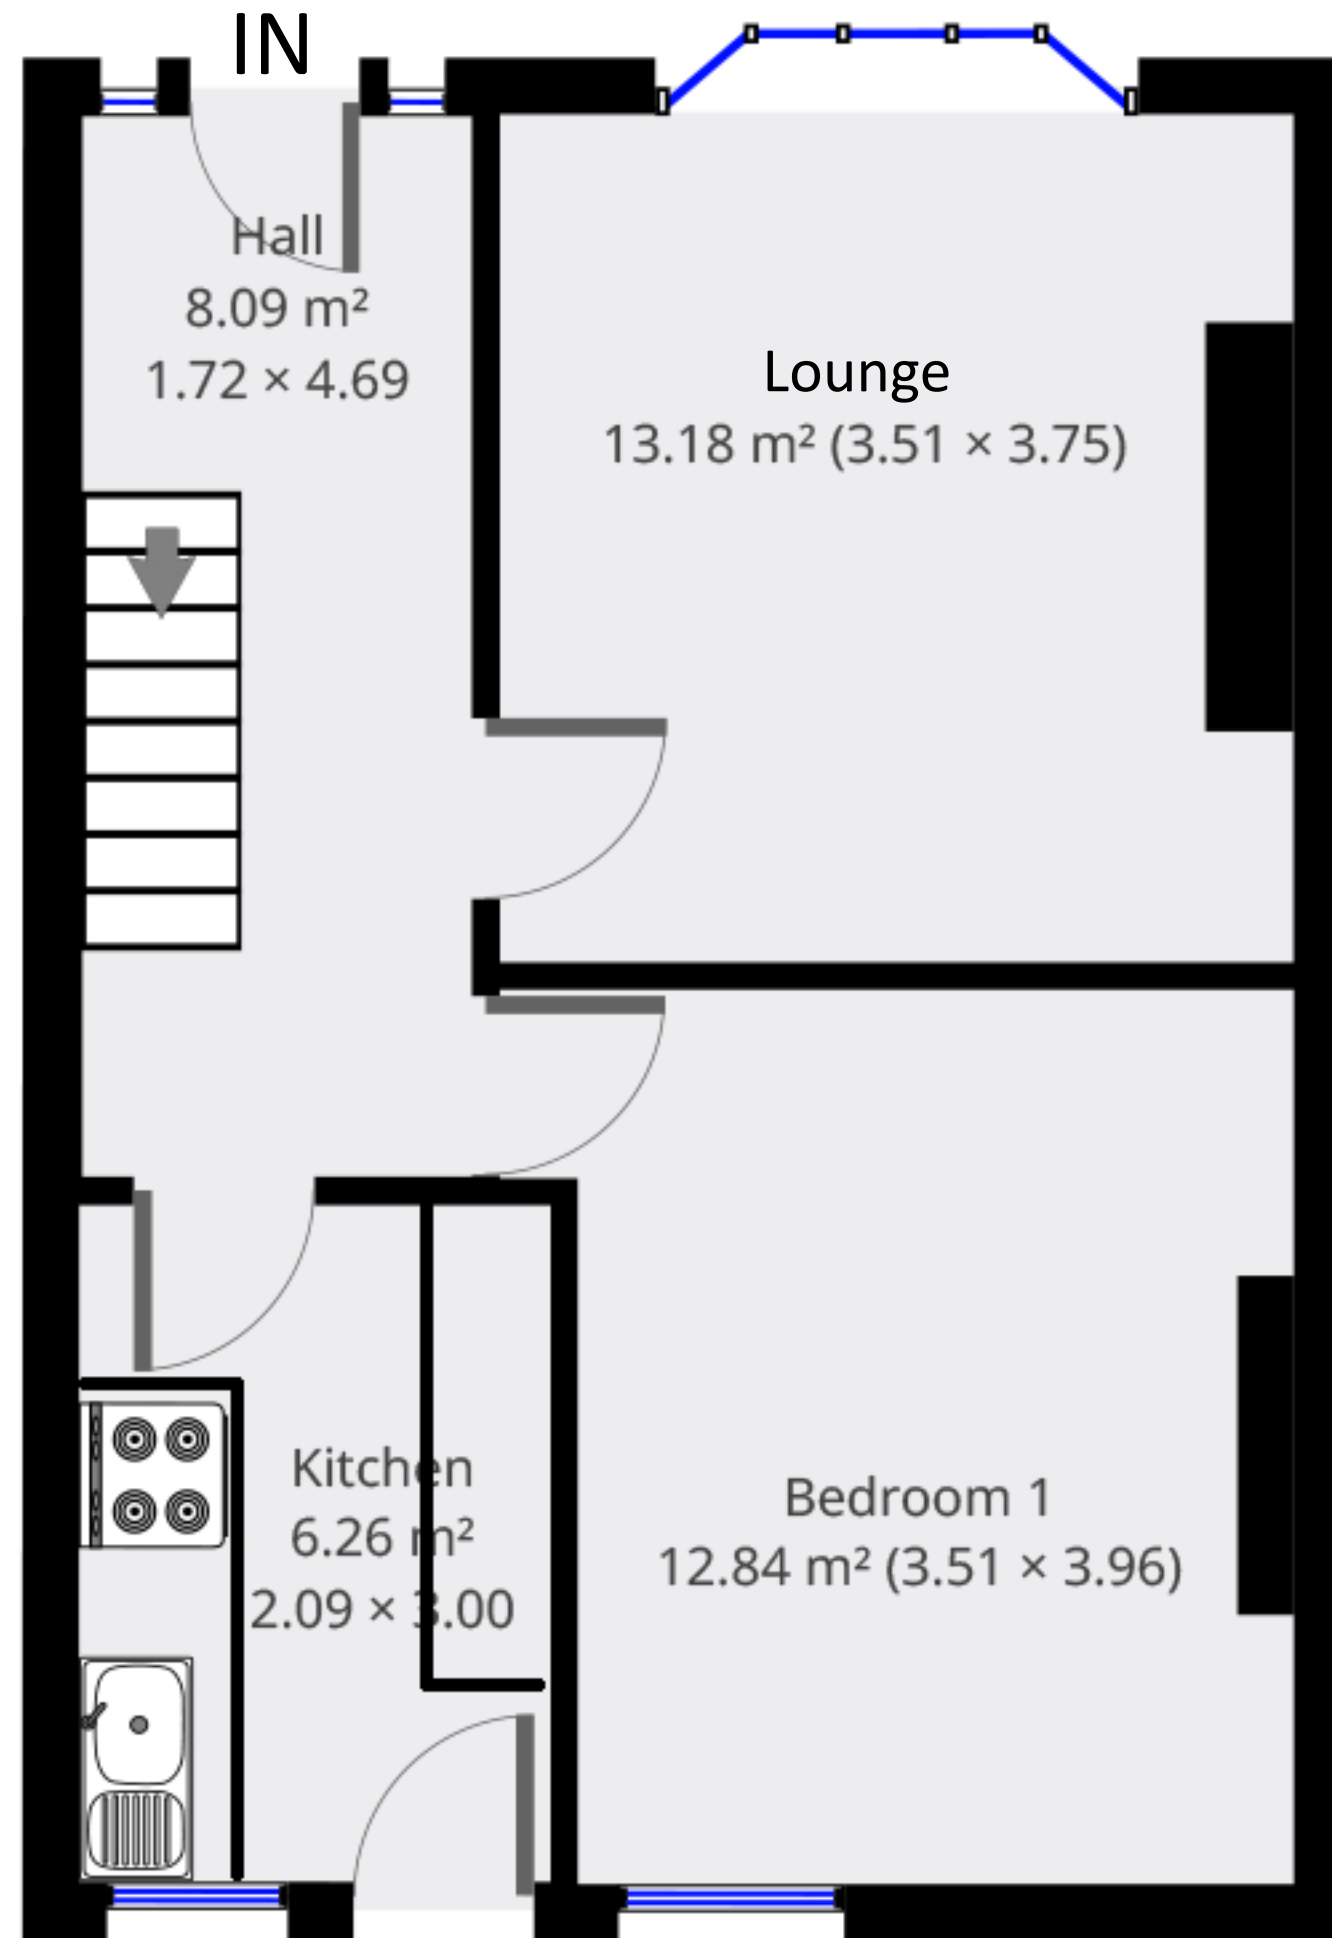

16 Elmsdale Road

16 Elmsdale Road, Liverpool, L18 1LX

Statistics

Area: 81 m²
 2 Floors
 3 Bedrooms
 1 Bathroom

Ground Floor

1st Floor

THIS FLOORPLAN IS PROVIDED WITHOUT WARRANTY OF ANY KIND. IT IS THE COPYRIGHT OF CONDOR PROPERTIES LTD 2020