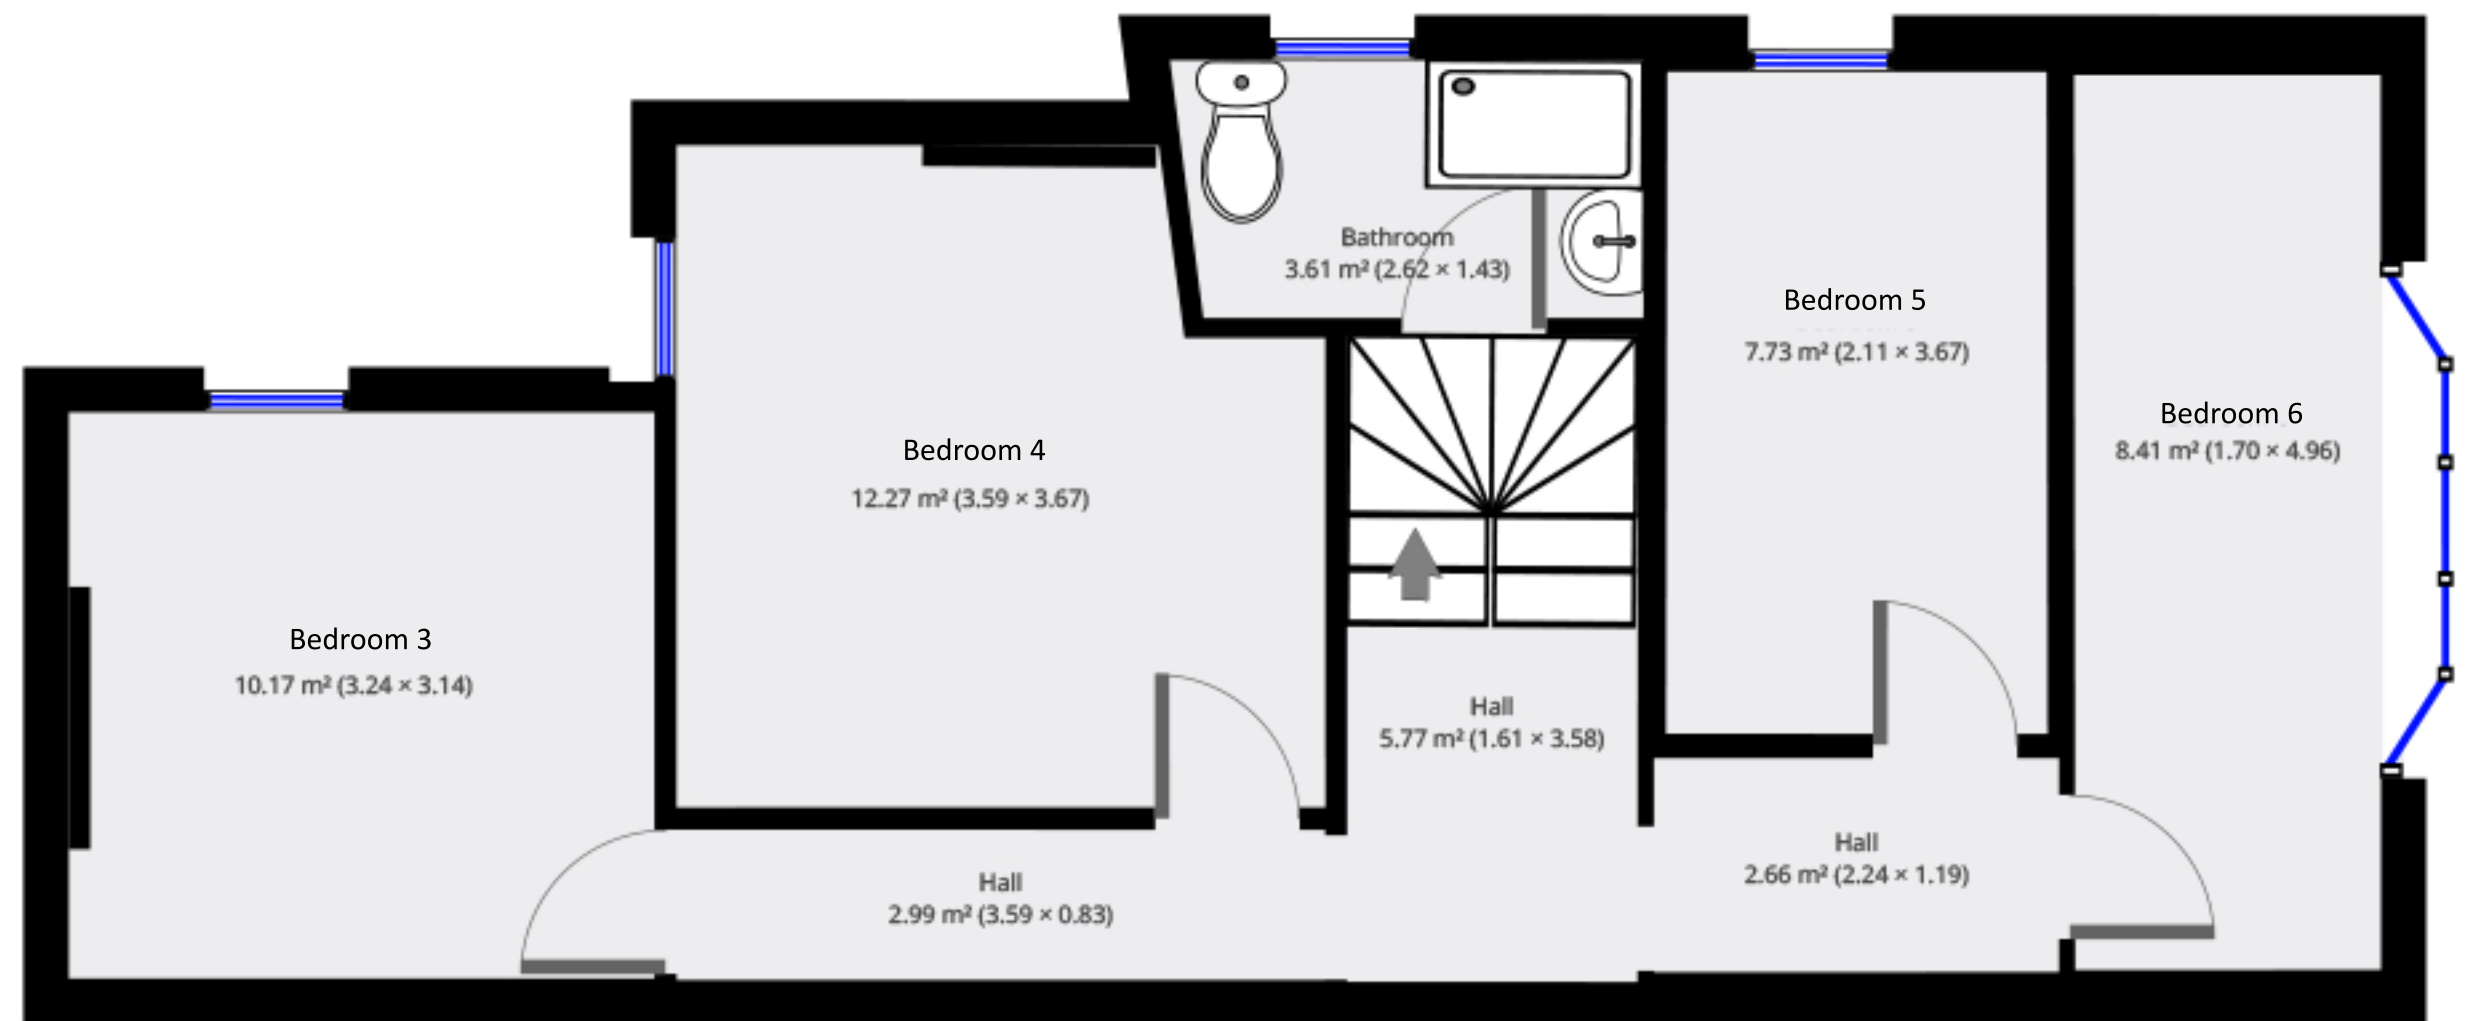

## 2 Alderson Road

Alderson Road, Liverpool, L15 2HL

### Ground Floor

### 1st Floor

### Statistics

Area: 106 m<sup>2</sup>  
 2 Floors  
 6 Bedrooms  
 2 Bathrooms

THIS FLOORPLAN IS PROVIDED WITHOUT WARRANTY OF ANY KIND. IT IS THE COPYRIGHT OF CONDOR PROPERTIES LTD 2020