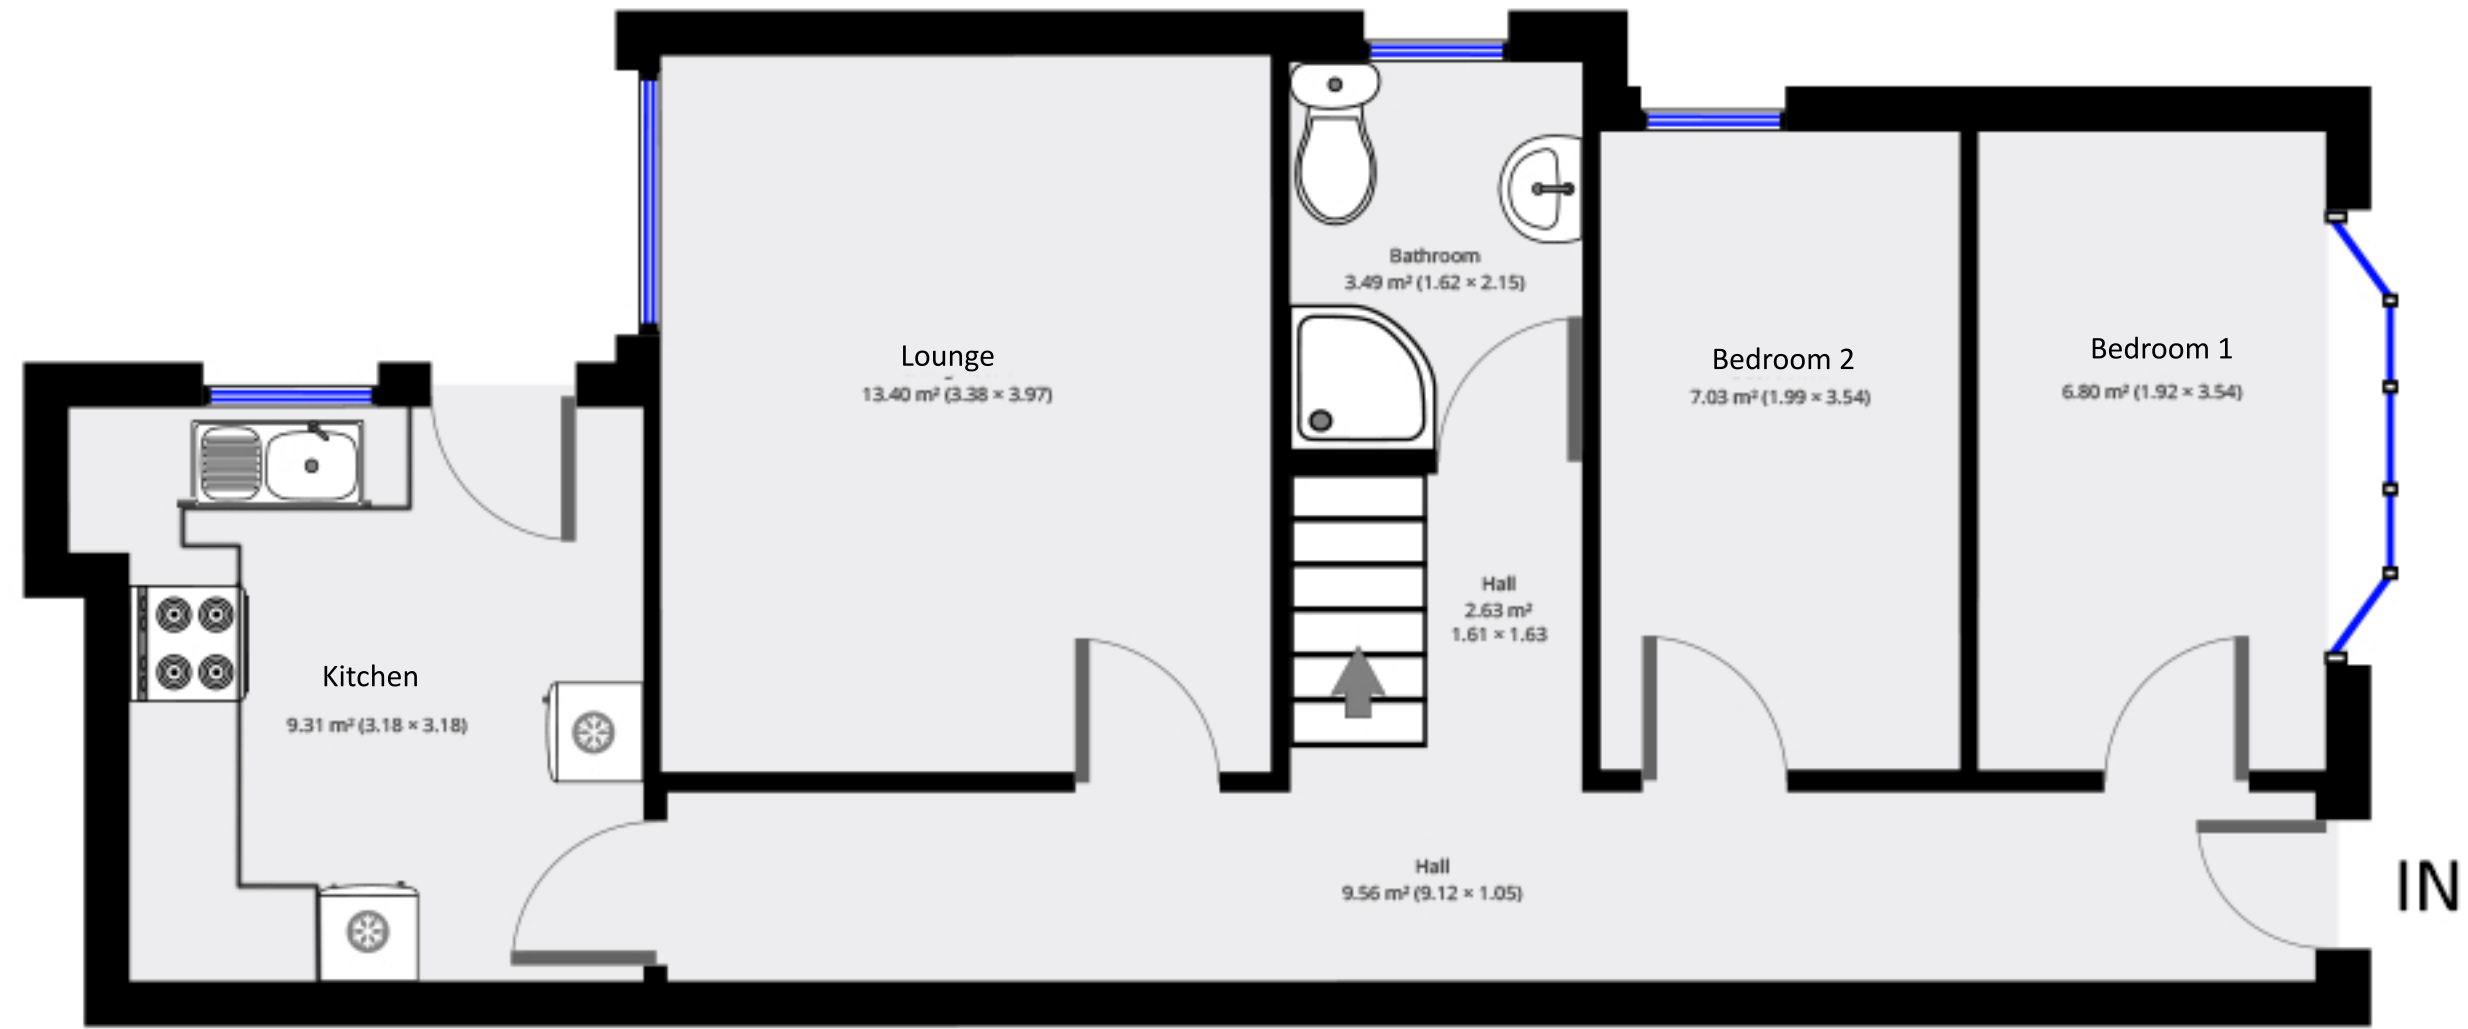

## 2 Alderson Road

Alderson Road, Liverpool, L15 2HL

### Ground Floor

### 1st Floor

### Statistics

Area: 106 m<sup>2</sup>  
 2 Floors  
 6 Bedrooms  
 2 Bathrooms

THIS FLOORPLAN IS PROVIDED WITHOUT WARRANTY OF ANY KIND. IT IS THE COPYRIGHT OF CONDOR PROPERTIES LTD 2020