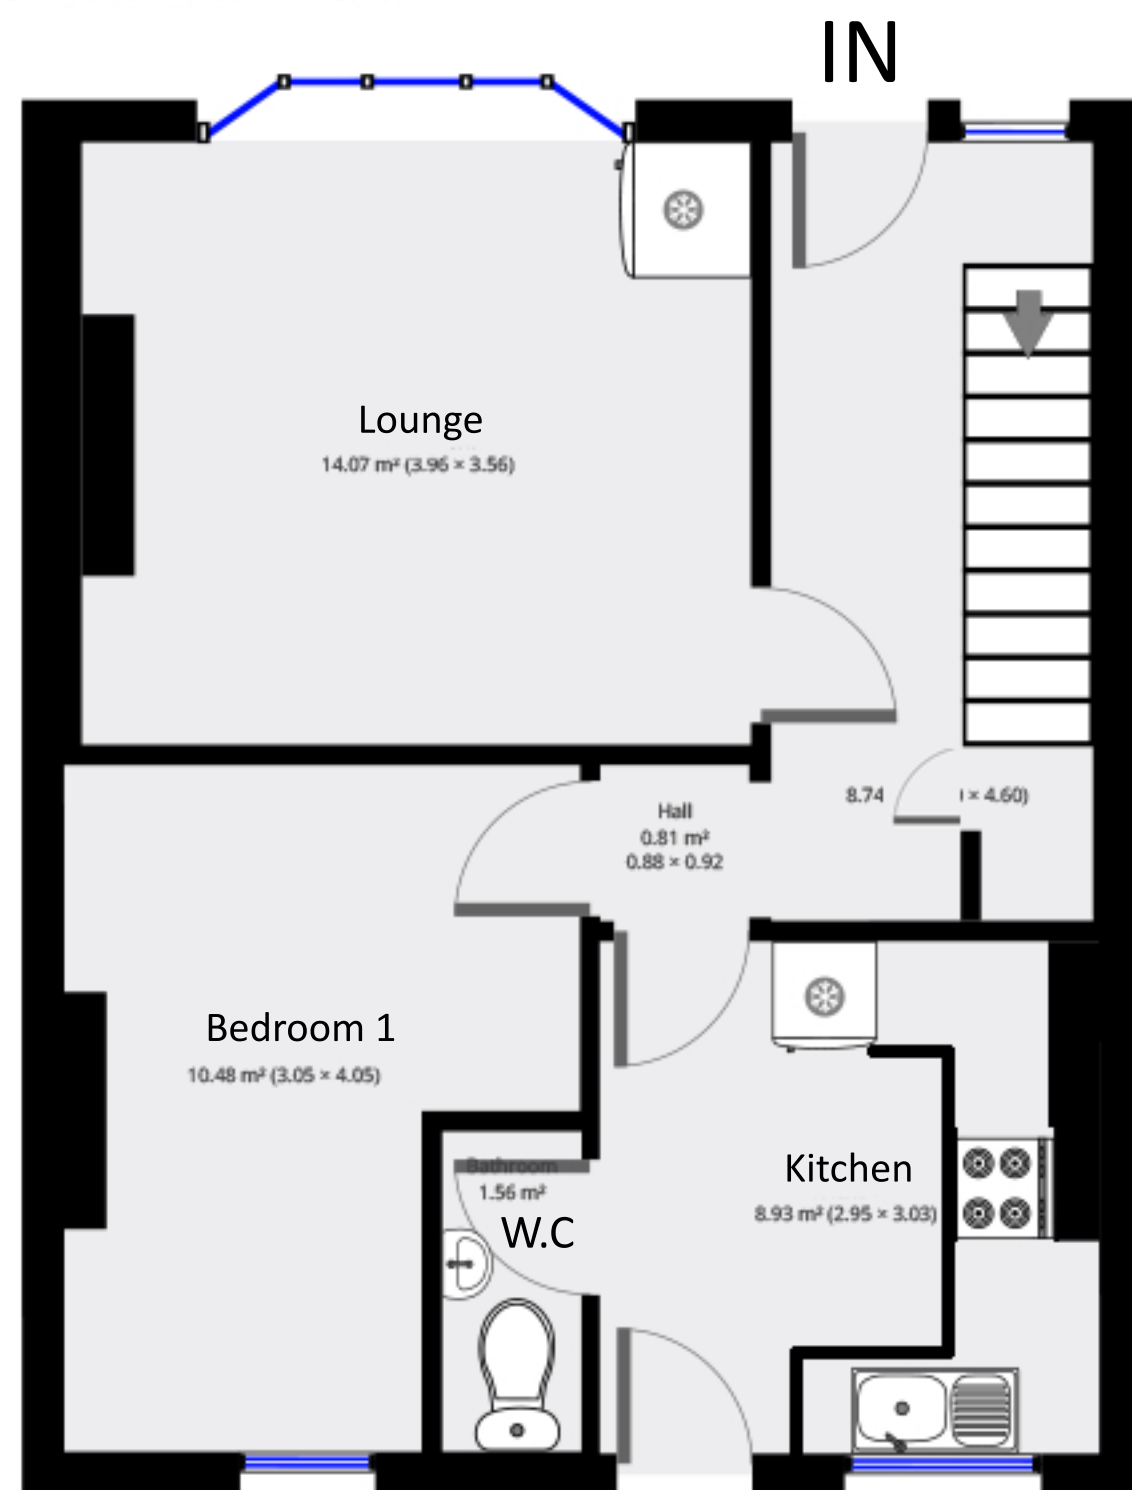

25 Barrington Road

25 Barrington Road, Liverpool, L15 3hp

Ground Floor

1st Floor

2nd Floor

Statistics

Area: 103 m²
3 Floors
5 Bedrooms
1.5 Bathrooms

THIS FLOORPLAN IS PROVIDED WITHOUT WARRANTY OF ANY KIND. IT IS THE COPYRIGHT OF CONDOR PROPERTIES LTD 2020