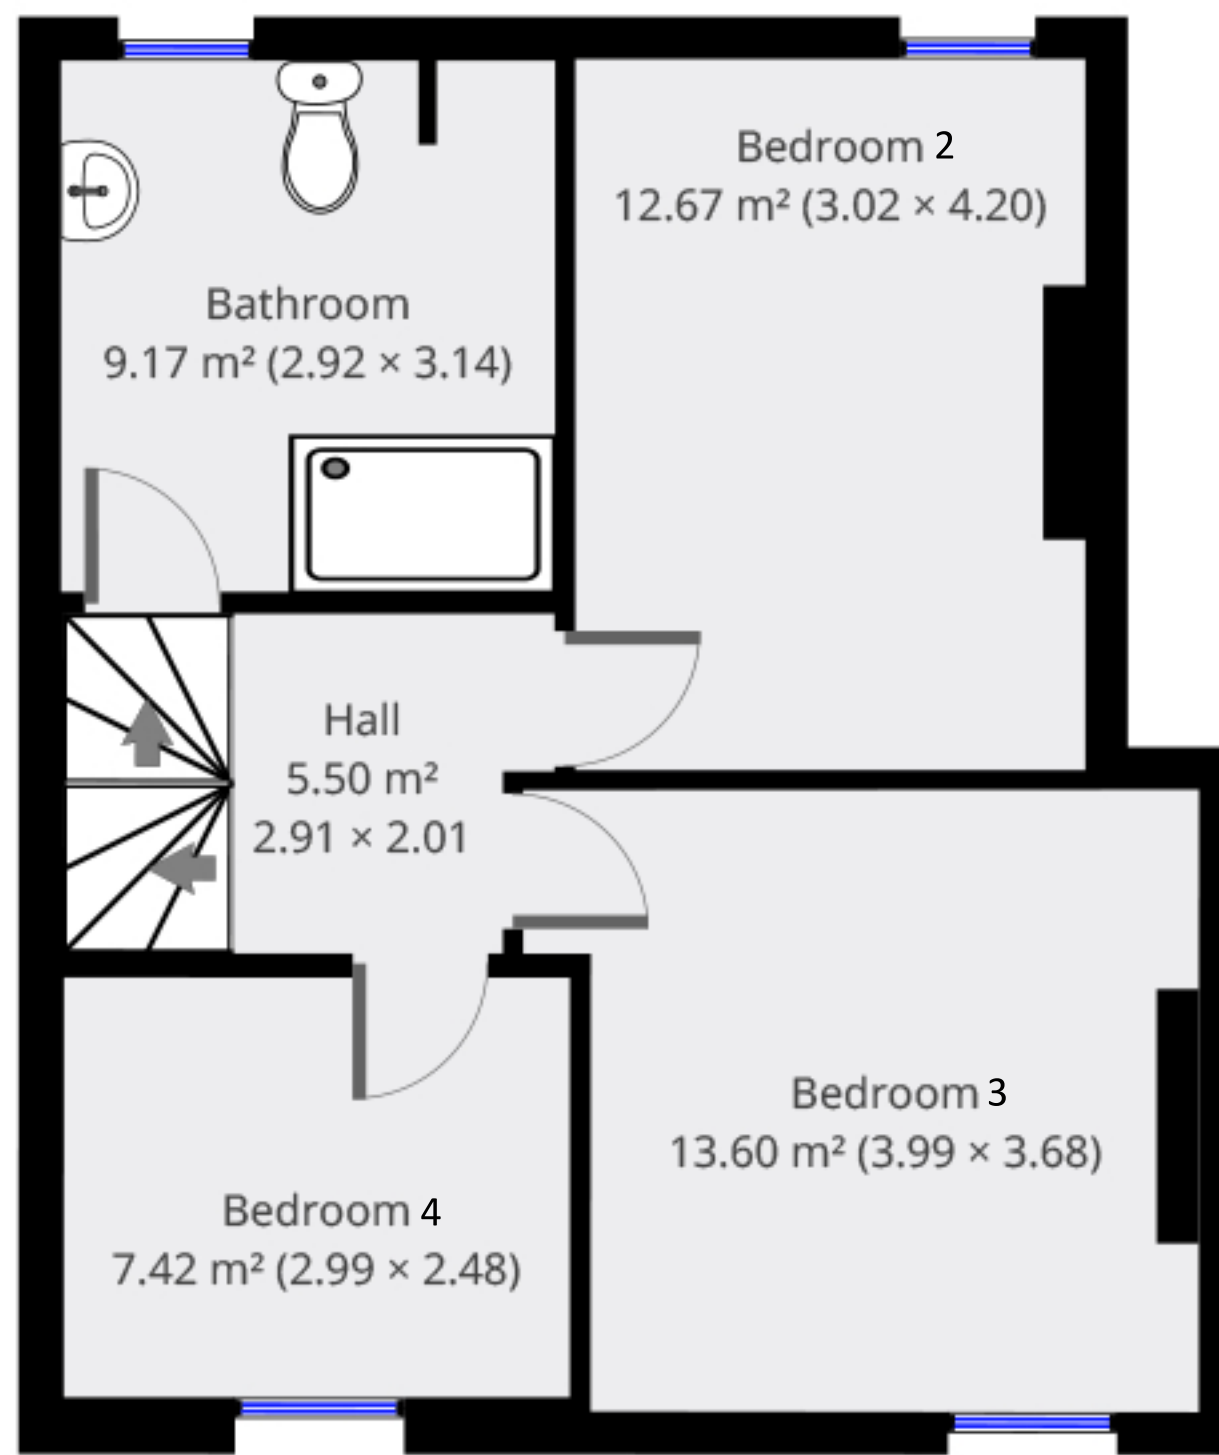

25 Barrington Road

25 Barrington Road, Liverpool, L15 3hp

Ground Floor

1st Floor

2nd Floor

Statistics

Area: 103 m²
3 Floors
5 Bedrooms
1.5 Bathrooms

THIS FLOORPLAN IS PROVIDED WITHOUT WARRANTY OF ANY KIND. IT IS THE COPYRIGHT OF CONDOR PROPERTIES LTD 2020