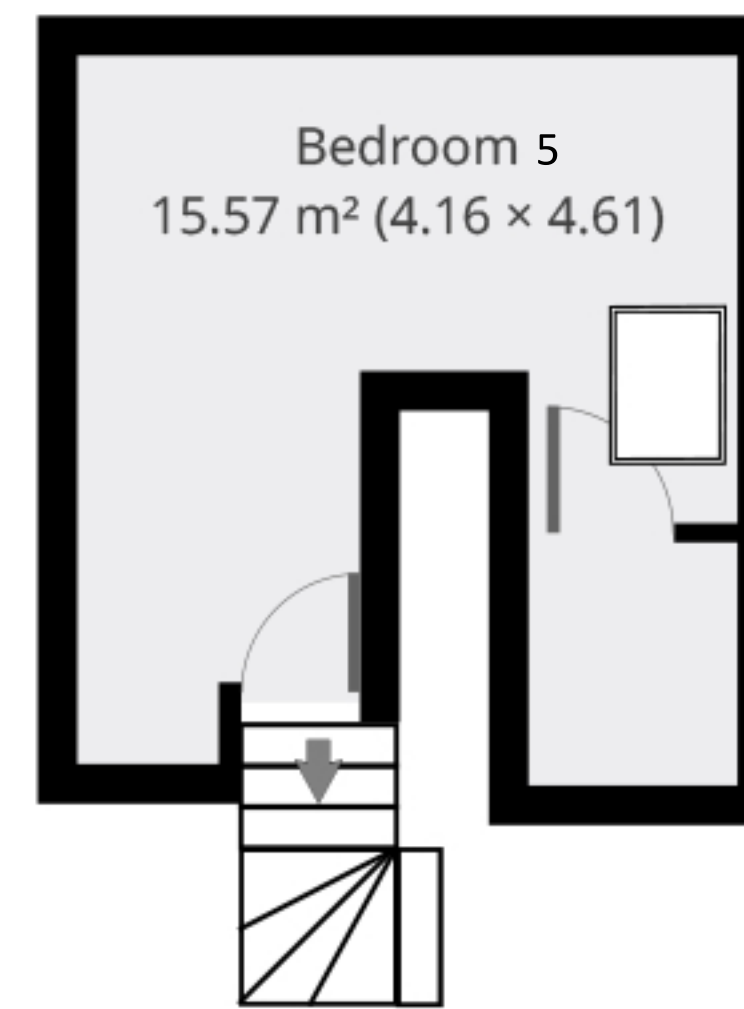

60 Thornycroft

60 Thornycroft, Liverpool, L15 0ew

Statistics

Area: 121 m²
 3 Floors
 5 Bedrooms
 1 Bathroom

Ground Floor

1st Floor

2nd Floor

THIS FLOORPLAN IS PROVIDED WITHOUT WARRANTY OF ANY KIND. IT IS THE COPYRIGHT OF CONDOR PROPERTIES LTD 2020