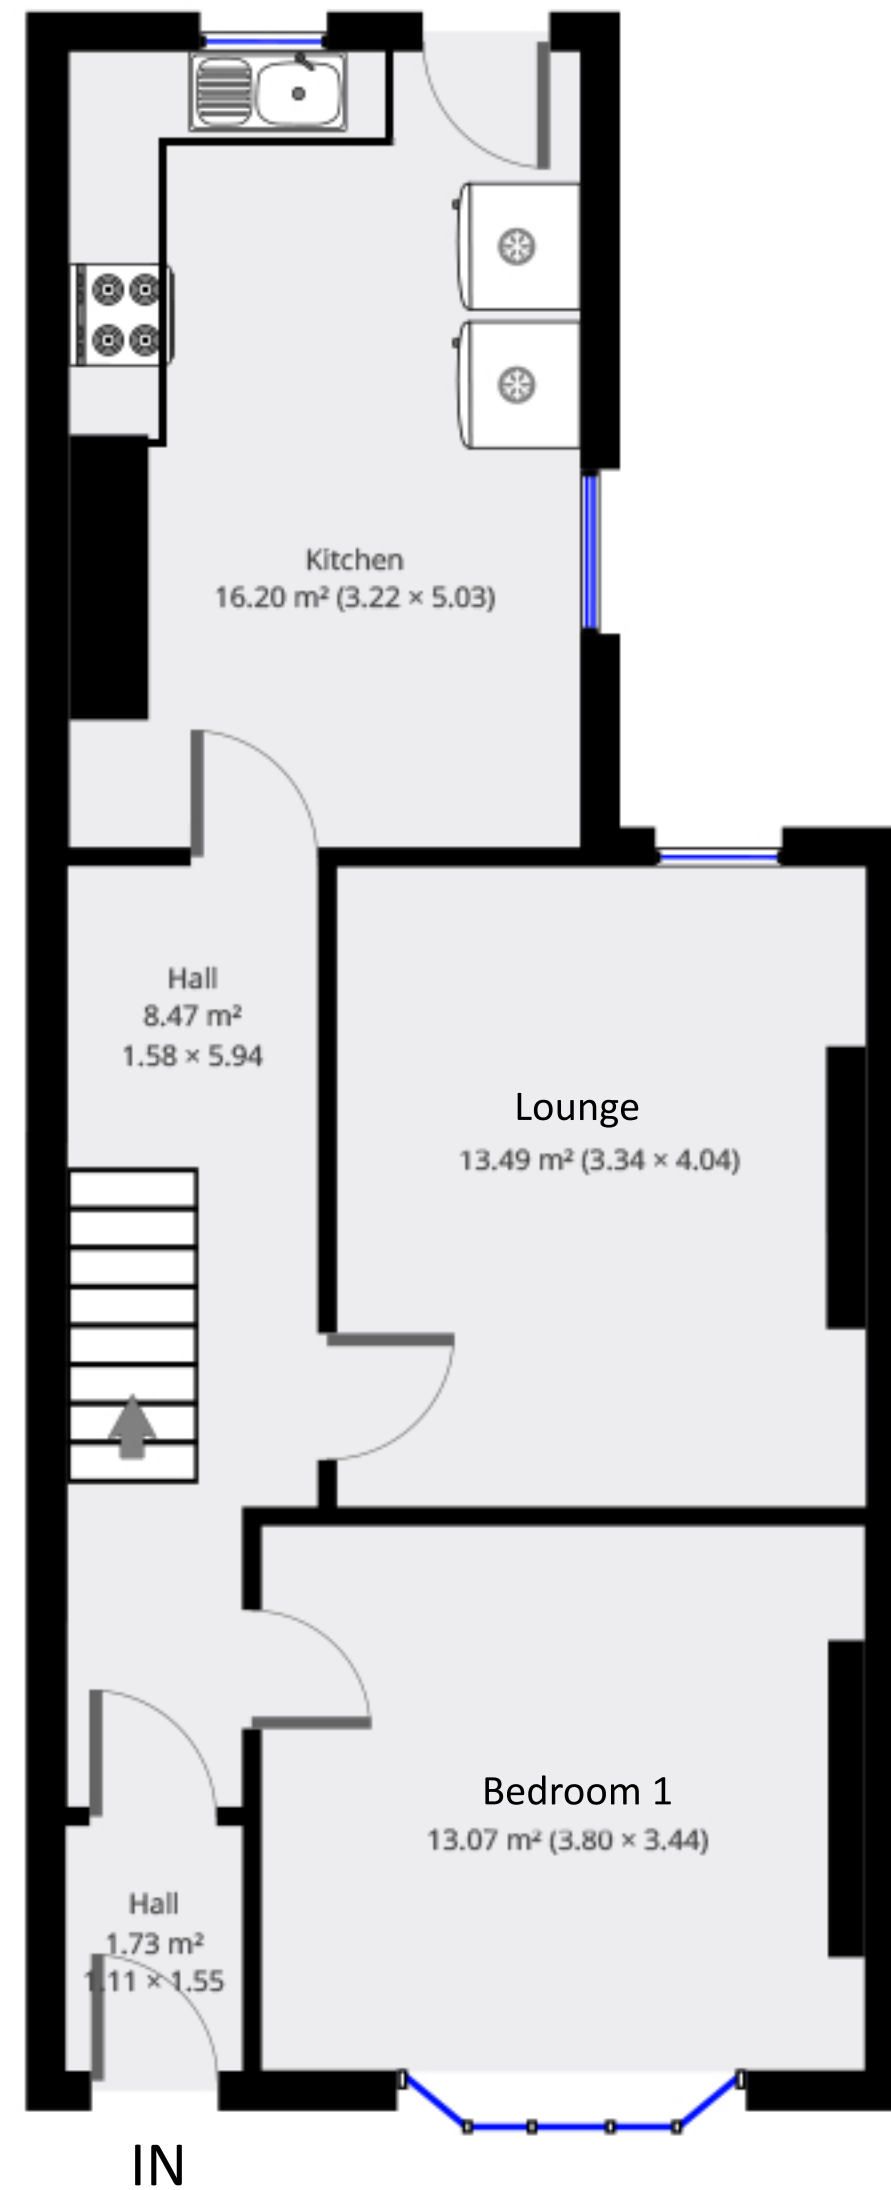

60 Thornycroft

60 Thornycroft, Liverpool, L15 0ew

Statistics

Area: 121 m²
 3 Floors
 5 Bedrooms
 1 Bathroom

Ground Floor

1st Floor

2nd Floor

THIS FLOORPLAN IS PROVIDED WITHOUT WARRANTY OF ANY KIND. IT IS THE COPYRIGHT OF CONDOR PROPERTIES LTD 2020