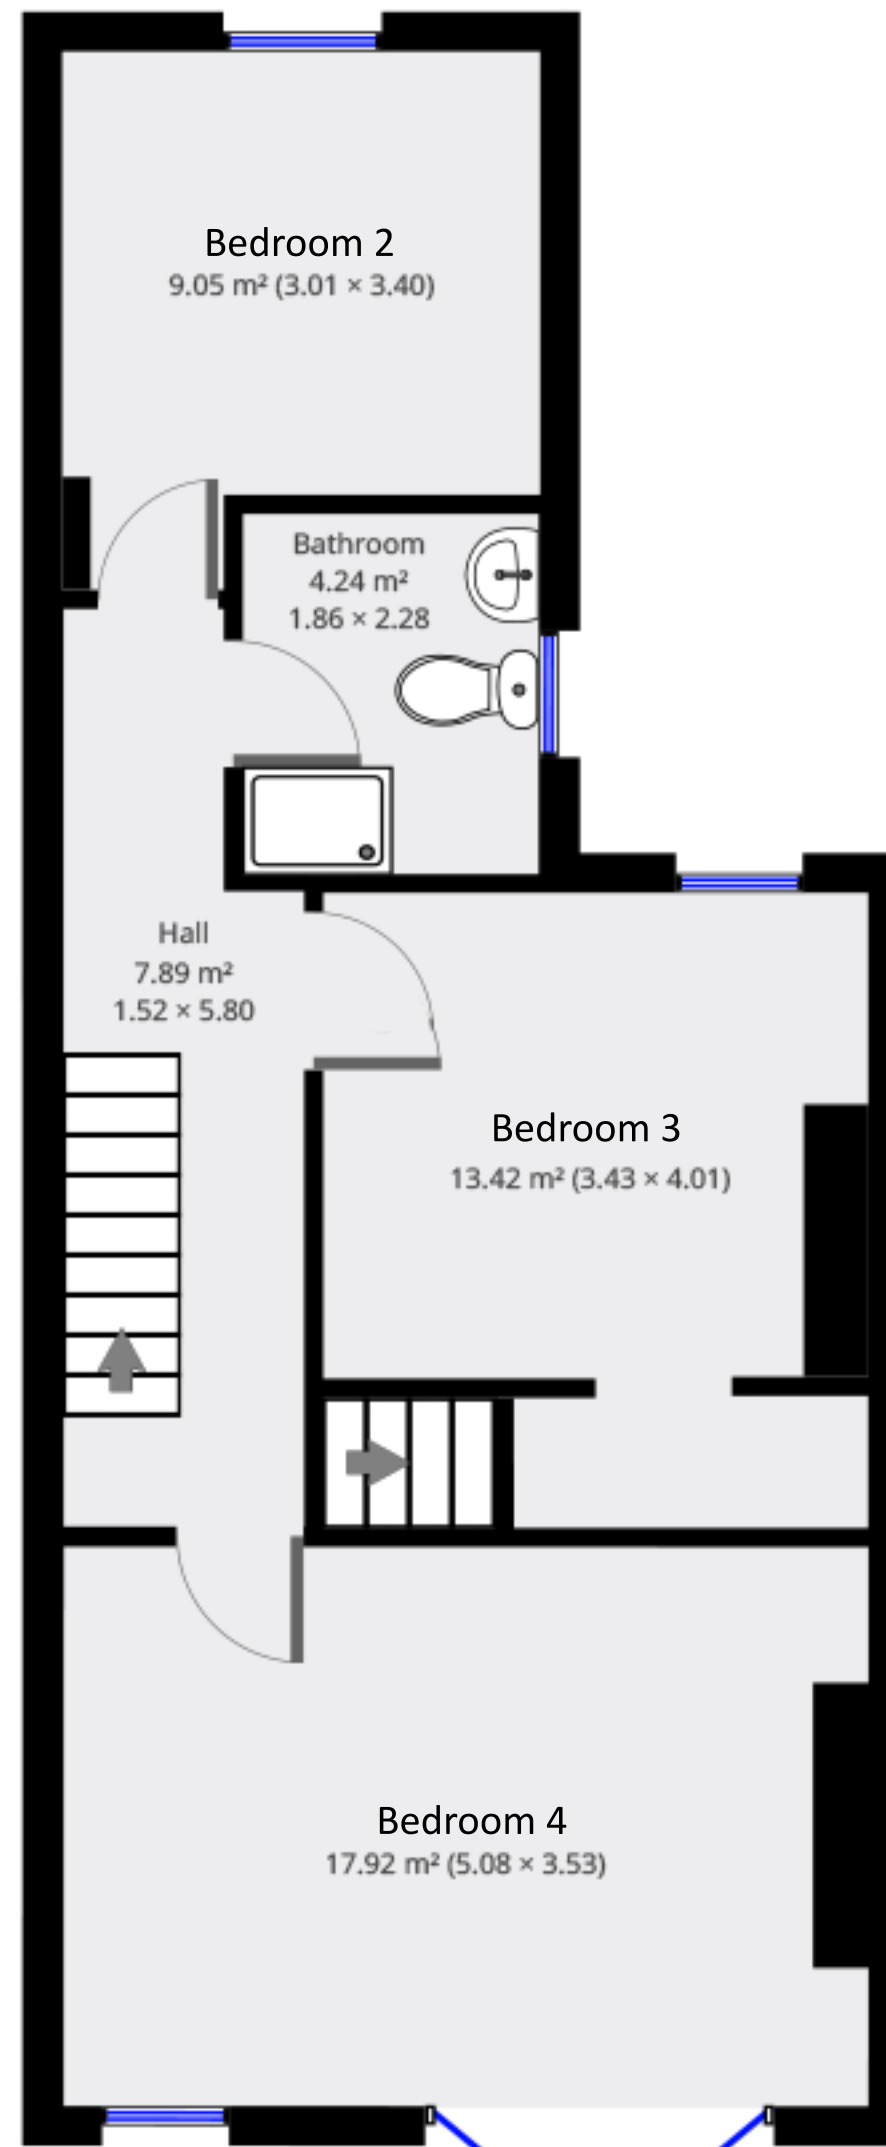

60 Thornycroft

60 Thornycroft, Liverpool, L15 0ew

Statistics

Area: 121 m²
 3 Floors
 5 Bedrooms
 1 Bathroom

Ground Floor

1st Floor

2nd Floor

THIS FLOORPLAN IS PROVIDED WITHOUT WARRANTY OF ANY KIND. IT IS THE COPYRIGHT OF CONDOR PROPERTIES LTD 2020