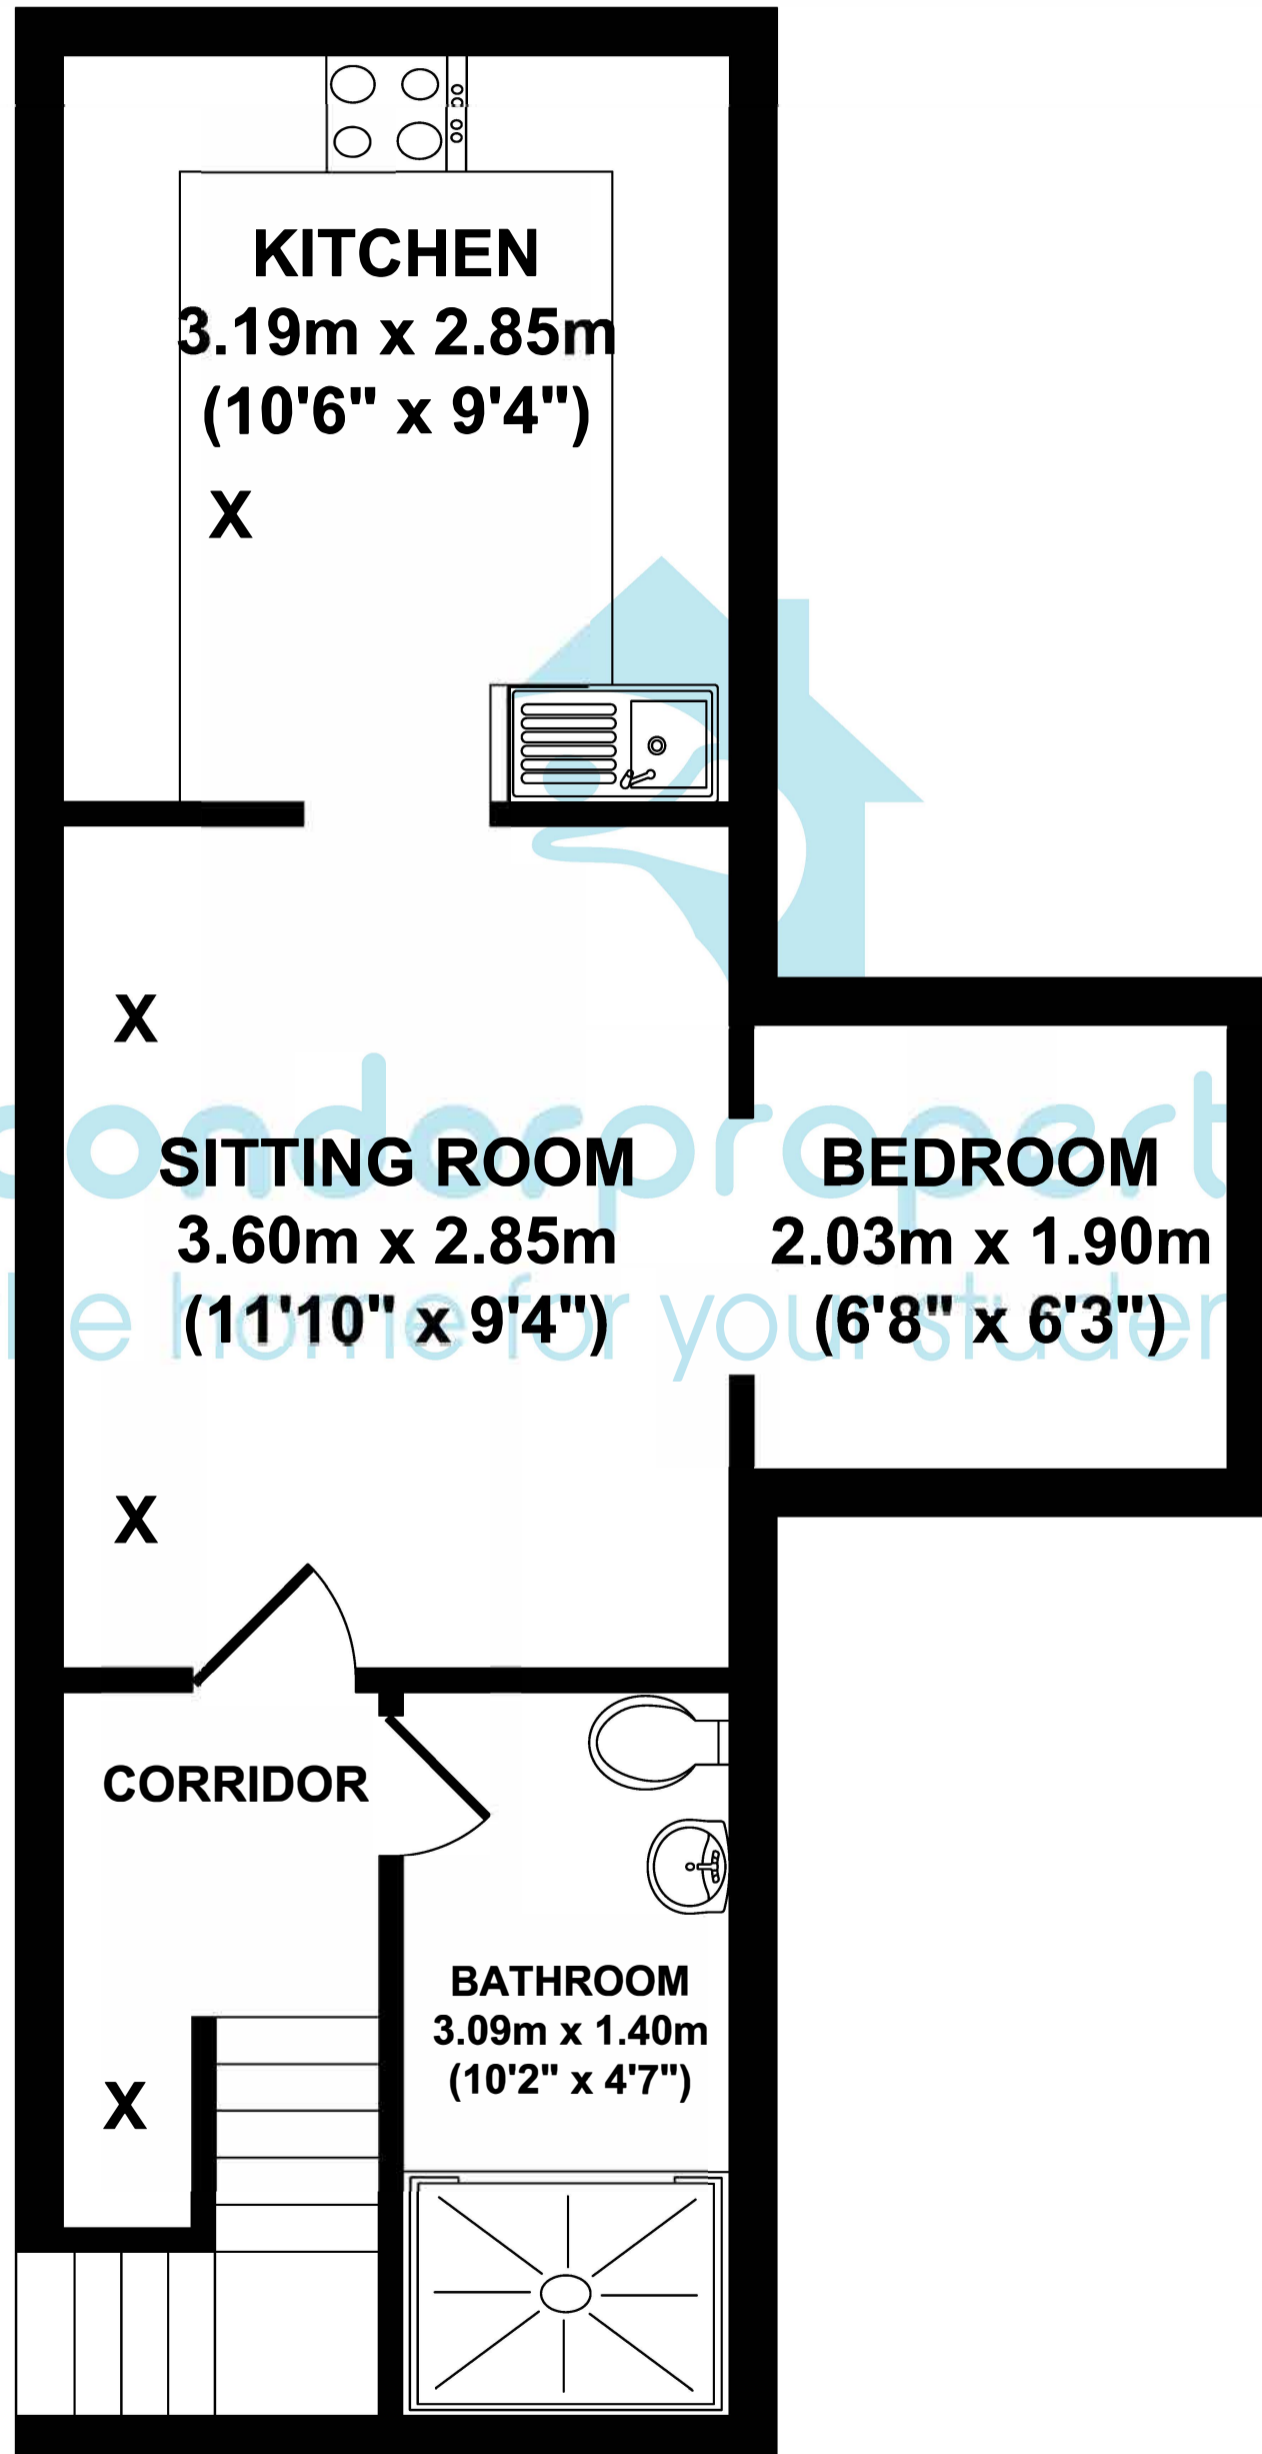

18B The Rushes

KEY:

X = SKYLIGHT

Whilst every attempt has been made to ensure the accuracy of the floor plan contained here, measurements of doors, windows, rooms and any other items are approximate and no responsibility is taken for any error, omission, or mis-statement. This plan is for illustrative purposes only and should be used as such by any prospective purchaser. The services systems and appliance shown have not been tested and no guarantee as to their operability or efficiency can be given.